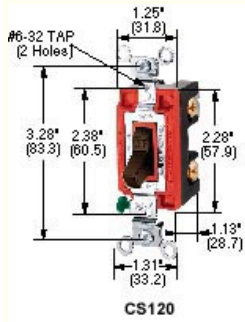

CS1223I -- Construction Series Switch

Three Way, 20A 120/277V AC, Ivory Toggle

Product Specifications

Product Type	 <p>Toggle Switches</p>
Switch Type	Three Way
Switch Handle Positions	2
Switch Grade	Construction Series
Amperage	20A
Voltage	120/277V AC
Color	 <p>Ivory</p>
Operating Temperatures	Max Continuous- 75 Degrees C, Minimum- -40 Without Impact
Listing and Certifications	UL Listed and CSA Certified
Weight in LBs	0.15
UPC Number	783585388601
Link to Drawing Library	Click here for Library
Link to PDF Catalog	Click here for Catalog