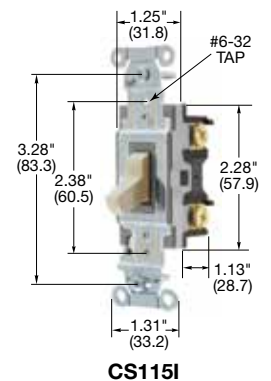

20A, 120/277V AC

Description	Toggle Color	Single Pole	Double Pole	Three Way	Four Way
Toggle, back and side wired.	Almond	CSB120AL	CSB220AL	CSB320AL	CSB420AL
	Black	CSB120BK	CSB220BK	CSB320BK	CSB420BK
	Brown	CSB120	CSB220	CSB320	CSB420
	Gray	CSB120GY	CSB220GY	CSB320GY	CSB420GY
	Ivory	CSB120I	CSB220I	CSB320I	CSB420I
	Light Almond	CSB120LA	CSB220LA	CSB320LA	CSB420LA
	Red	CSB120R	CSB220R	CSB320R	CSB420R
	White	CSB120W	CSB220W	CSB320W	CSB420W

Toggle Specification Grade Commercial Series, 15A, 120/277V AC

Description	Toggle Color	Single Pole	Double Pole	Three Way	Four Way
Toggle, side wired only.	Almond	CS115AL	—	CS315AL	—
	Black	CS115BK	—	CS315BK	—
	Brown	CS115	—	CS315	—
	Gray	CS115GY	—	CS315GY	—
	Ivory	CS115I	—	CS315I	—
	Light Almond	CS115LA	—	CS315LA	—
	White	CS115W	—	CS315W	—

20A, 120/277V AC

Description	Toggle Color	Single Pole	Double Pole	Three Way	Four Way
Toggle, side wired only.	Almond	CS120AL	—	CS320AL	—
	Black	CS120BK	—	CS320BK	—
	Brown	CS120	—	CS320	—
	Gray	CS120GY	—	CS320GY	—
	Ivory	CS120I	—	CS320I	—
	Light Almond	CS120LA	—	CS320LA	—
	White	CS120W	—	CS320W	—

Framed Toggle Specification Grade Commercial Series, 20A, 120V AC

Description	Toggle Color	Single Pole	Double Pole	Three Way	Four Way
Nylon toggle, back and side wired.	Almond	CSB120ALF	—	CSB320ALF	—
	Ivory	CSB120IF	—	CSB320IF	—
	Light Almond	CSB120LAF	—	CSB320LAF	—
	White	CSB120WF	—	CSB320WF	—