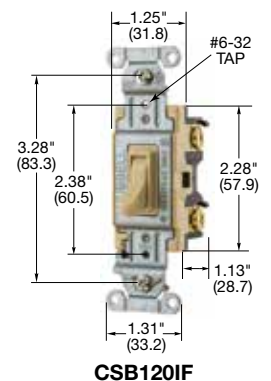

HP Conversion Chart

	120V	208V	240V	277V AC
15A	.5HP	1.5HP	2HP	2HP
20A	1HP	2HP	2HP	2HP

Dimensions in Inches (mm)