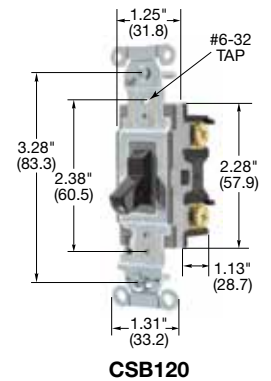

Toggle Specification Grade Commercial Series, 15A, 120/277V AC

Description	Toggle Color	Single Pole	Double Pole	Three Way	Four Way
Toggle, back and side wired.	Almond	CSB115AL	CSB215AL	CSB315AL	CSB415AL
	Black	CSB115BK	CSB215BK	CSB315BK	CSB415BK
	Brown	CSB115	CSB215	CSB315	CSB415
	Gray	CSB115GY	CSB215GY	CSB315GY	CSB415GY
	Ivory	CSB115I	CSB215I	CSB315I	CSB415I
	Light Almond	CSB115LA	CSB215LA	CSB315LA	CSB415LA
	White	CSB115W	CSB215W	CSB315W	CSB415W

20A, 120/277V AC

Description	Toggle Color	Single Pole	Double Pole	Three Way	Four Way
Toggle, back and side wired.	Almond	CSB120AL	CSB220AL	CSB320AL	CSB420AL
	Black	CSB120BK	CSB220BK	CSB320BK	CSB420BK
	Brown	CSB120	CSB220	CSB320	CSB420
	Gray	CSB120GY	CSB220GY	CSB320GY	CSB420GY
	Ivory	CSB120I	CSB220I	CSB320I	CSB420I
	Light Almond	CSB120LA	CSB220LA	CSB320LA	CSB420LA
	Red	CSB120R	CSB220R	CSB320R	CSB420R
	White	CSB120W	CSB220W	CSB320W	CSB420W

20A, 120/277V AC

Description	Toggle Color	Single Pole	Double Pole	Three Way	Four Way
Toggle, side wired only.	Almond	CS120AL	—	CS320AL	—
	Black	CS120BK	—	CS320BK	—
	Brown	CS120	—	CS320	—
	Gray	CS120GY	—	CS320GY	—
	Ivory	CS120I	—	CS320I	—
	Light Almond	CS120LA	—	CS320LA	—
	White	CS120W	—	CS320W	—

Framed Toggle Specification Grade Commercial Series, 20A, 120V AC

Description	Toggle Color	Single Pole	Double Pole	Three Way	Four Way
Nylon toggle, back and side wired.	Almond	CSB120ALF	—	CSB320ALF	—
	Ivory	CSB120IF	—	CSB320IF	—
	Light Almond	CSB120LAF	—	CSB320LAF	—
	White	CSB120WF	—	CSB320WF	—