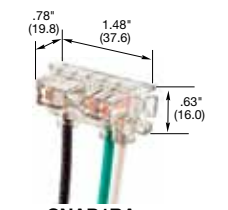

SNAP1RA

Duplex	Color	One Controlled Face Split Circuit Hot Tab		Two Controlled Faces		
		15 Amp	20 Amp	15 Amp	20 Amp	
SNAPConnect® standard duplex, permanently marked for use with automatic plugload controls.	Black	SNAP5262C1BK	SNAP5362C1BK	SNAP5262C2BK	SNAP5362C2BK	
	Blue	SNAP5262C1BL	SNAP5362C1BL	SNAP5262C2BL	SNAP5362C2BL	
	Brown	SNAP5262C1	SNAP5362C1	SNAP5262C2	SNAP5362C2	
	Gray	SNAP5262C1GY	SNAP5362C1GY	SNAP5262C2GY	SNAP5362C2GY	
	Green	SNAP5262C1GN	SNAP5362C1GN	SNAP5262C2GN	SNAP5362C2GN	
	Ivory	SNAP5262C1I	SNAP5362C1I	SNAP5262C2I	SNAP5362C2I	
	Lt. Almond	SNAP5262C1LA	SNAP5362C1LA	SNAP5262C2LA	SNAP5362C2LA	
	Red	SNAP5262C1R	SNAP5362C1R	SNAP5262C2R	SNAP5362C2R	
	White	SNAP5262C1W	SNAP5362C1W	SNAP5262C2W	SNAP5362C2W	
	SNAPConnect® Tamper-Resistant, standard duplex, permanently marked for use with automatic plugload controls.	Black	SNAP5262C1BKTRA	SNAP5362C1BKTRA	SNAP5262C2BKTRA	SNAP5362C2BKTRA
Brown		SNAP5262C1TRA	SNAP5362C1TRA	SNAP5262C2TRA	SNAP5362C2TRA	
Gray		SNAP5262C1GYTRA	SNAP5362C1GYTRA	SNAP5262C2GYTRA	SNAP5362C2GYTRA	
Green		SNAP5262C1GNTRA	SNAP5362C1GNTRA	SNAP5262C2GNTRA	SNAP5362C2GNTRA	
Ivory		SNAP5262C1ITRA	SNAP5362C1ITRA	SNAP5262C2ITRA	SNAP5362C2ITRA	
Lt. Almond		SNAP5262C1LATRA	SNAP5362C1LATRA	SNAP5262C2LATRA	SNAP5362C2LATRA	
Red		SNAP5262C1RTRA	SNAP5362C1RTRA	SNAP5262C2RTRA	SNAP5362C2RTRA	
White		SNAP5262C1WTRA	SNAP5362C1WTRA	SNAP5262C2WTRA	SNAP5362C2WTRA	
SNAPConnect® decorator duplex, permanently marked for use with automatic plugload controls.		Black	SNAP2152C1BK	SNAP2162C1BK	SNAP2152C2BK	SNAP2162C2BK
		Blue	SNAP2152C1BL	SNAP2162C1BL	SNAP2152C2BL	SNAP2162C2BL
	Brown	SNAP2152C1	SNAP2162C1	SNAP2152C2	SNAP2162C2	
	Gray	SNAP2152C1GY	SNAP2162C1GY	SNAP2152C2GY	SNAP2162C2GY	
	Green	SNAP2152C1GN	SNAP2162C1GN	SNAP2152C2GN	SNAP2162C2GN	
	Ivory	SNAP2152C1I	SNAP2162C1I	SNAP2152C2I	SNAP2162C2I	
	Lt. Almond	SNAP2152C1LA	SNAP2162C1LA	SNAP2152C2LA	SNAP2162C2LA	
	Red	SNAP2152C1R	SNAP2162C1R	SNAP2152C2R	SNAP2162C2R	
	White	SNAP2152C1W	SNAP2162C1W	SNAP2152C2W	SNAP2162C2W	
	SNAPConnect® Tamper-Resistant, decorator duplex, permanently marked for use with automatic plugload controls.	Black	SNAP2152C1BKTRA	SNAP2162C1BKTRA	SNAP2152C2BKTRA	SNAP2162C2BKTRA
Brown		SNAP2152C1TRA	SNAP2162C1TRA	SNAP2152C2TRA	SNAP2162C2TRA	
Gray		SNAP2152C1GYTRA	SNAP2162C1GYTRA	SNAP2152C2GYTRA	SNAP2162C2GYTRA	
Green		SNAP2152C1GNTRA	SNAP2162C1GNTRA	SNAP2152C2GNTRA	SNAP2162C2GNTRA	
Ivory		SNAP2152C1ITRA	SNAP2162C1ITRA	SNAP2152C2ITRA	SNAP2162C2ITRA	
Lt. Almond		SNAP2152C1LATRA	SNAP2162C1LATRA	SNAP2152C2LATRA	SNAP2162C2LATRA	
Red		SNAP2152C1RTRA	SNAP2162C1RTRA	SNAP2152C2RTRA	SNAP2162C2RTRA	
White		SNAP2152C1WTRA	SNAP2162C1WTRA	SNAP2152C2WTRA	SNAP2162C2WTRA	