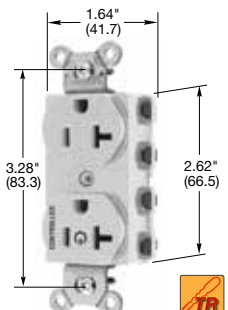

# Straight Blade Devices

15 and 20 Ampere, 125 Volts

- Permanent power symbol remains clearly visible after installation
- Control both outlets per device for 100% controlled applications or just one outlet for 50% controlled applications
- Ideal for commercial buildings, retail, schools, hotel rooms
- Part of the Hubbell Load:Logic® Plug Control system

## SNAPConnect® Permanently Marked Receptacles

SNAP5362C1W

SNAPConnect® Tamper-Resistant, standard duplex, permanently marked for use with automatic plugload controls.

SNAP2162C1ITRA

SNAPConnect® decorator duplex, permanently marked for use with automatic plugload controls.

## SNAPConnect® Right Angle Pigtailed Connector

Description	Solid Wire	Stranded Wire
Clear right angle terminal with 6 inch leads, 600V, #12 AWG THHN/THWN-2; Polycarbonate housing material.	SNAP1RA	SNAP2RA