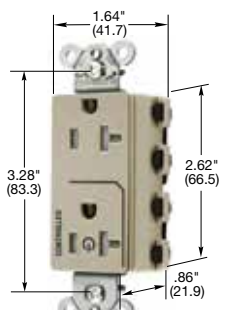

# Straight Blade Devices

15 and 20 Ampere, 125 Volts

- Permanent power symbol remains clearly visible after installation
- Control both outlets per device for 100% controlled applications or just one outlet for 50% controlled applications
- Ideal for commercial buildings, retail, schools, hotel rooms
- Part of the Hubbell Load:Logic® Plug Control system

## SNAPConnect® Permanently Marked Receptacles

SNAP5362C1W

SNAPConnect® Tamper-Resistant, standard duplex, permanently marked for use with automatic plugload controls.

SNAP2162C1ITRA

SNAPConnect® decorator duplex, permanently marked for use with automatic plugload controls.

## SNAPConnect® Right Angle Pigtailed Connector

Description	Solid Wire	Stranded Wire
Clear right angle terminal with 6 inch leads, 600V, #12 AWG THHN/THWN-2; Polycarbonate housing material.	SNAP1RA	SNAP2RA