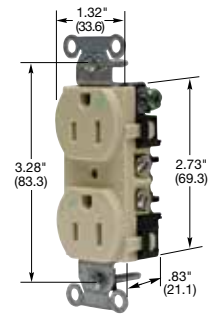

Straight Blade Devices

15 and 20 Ampere, 125 Volts

15A 125V
NEMA 5-15R
UL CSA
0.5 HP

20A 125V
NEMA 5-20R
UL CSA
1 HP

Commercial Specification Grade Receptacles

Duplex

Description	Color	Catalog Number	
Smooth nylon face, duplex, back and side wired.	Almond	BR15AL	BR20AL
	Black	BR15BLK	BR20BLK
	Blue	BR15BL	BR20BL
	Brown	BR15	BR20
	Gray	BR15GRY	BR20GRY
	Ivory	BR15I	BR20I
	Light Almond	BR15LA	BR20LA
	Office White	BR15OW	BR20OW
	Red	BR15R	BR20R
	White	BR15WHI	BR20WHI
Tamper-Resistant*, smooth nylon face, duplex, back and side wired.	Almond	BR15ALTR	BR20ALTR
	Black	BR15BLKTR	BR20BLKTR
	Blue	BR15BLTR	BR20BLTR
	Brown	BR15TR	BR20TR
	Gray	BR15GRYTR	BR20GRYTR
	Ivory	BR15ITR	BR20ITR
	Light Almond	BR15LATR	BR20LATR
	Red	BR15RTR	BR20RTR
	White	BR15WHITR	BR20WHITR
	Weather Resistant, smooth nylon face, duplex, back and side wired.	Black	BR15BLKWR
Brown		BR15WR	BR20WR
Gray		BR15GRYWR	BR20GRYWR
Ivory		BR15IWR	BR20IWR
Light Almond		BR15LAWR	BR20LAWR
White		BR15WHIWR	BR20WHIWR
Weather and Tamper-Resistant*, smooth nylon face, duplex, back and side wired.	Black	BR15BLKWRTR	BR20BLKWRTR
	Brown	BR15WRTR	BR20WRTR
	Gray	BR15GRYWRTR	BR20GRYWRTR
	Ivory	BR15IWRTR	BR20IWRTR
	Light Almond	BR15LAWRTR	BR20LAWRTR
	White	BR15WHIWRTR	BR20WHIWRTR
Isolated ground ^A , smooth nylon face, duplex, side wired only.	Almond	IG15CRAL	IG20CRAL
	Gray	IG15CRGRY	IG20CRGRY
	Ivory	IG15CRI	IG20CRI
	Light Almond	IG15CRLA	IG20CRLA
	Orange	IG15CR	IG20CR
	White	IG15CRWHI	IG20CRWHI
Isolated ground ^A , Style Line [®] decorator*, smooth nylon face, duplex, back and side wired.	Almond	IG15DRAL	IG20DRAL
	Gray	IG15DRGRY	IG20DRGRY
	Ivory	IG15DRI	IG20DRI
	Light Almond	IG15DRLA	IG20DRLA
	Orange	IG15DR	IG20DR
	White	-	IG20DRWHI

BR15I

BR20TR

BR15IWR

BR20WRTR

IG20CR

Dimensions in Inches (mm)