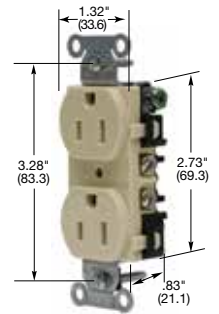

Straight Blade Devices

15 and 20 Ampere, 125 Volts

15A 125V
NEMA 5-15R
UL CSA
0.5 HP

20A 125V
NEMA 5-20R
UL CSA
1 HP

Commercial Specification Grade Receptacles

Duplex

Description	Color	Catalog Number	
Smooth nylon face, duplex, back and side wired.	Almond	BR15AL	BR20AL
	Black	BR15BLK	BR20BLK
	Blue	BR15BL	BR20BL
	Brown	BR15	BR20
	Gray	BR15GRY	BR20GRY
	Ivory	BR15I	BR20I
	Light Almond	BR15LA	BR20LA
	Office White	BR15OW	BR20OW
	Red	BR15R	BR20R
	White	BR15WHI	BR20WHI
Tamper-Resistant*, smooth nylon face, duplex, back and side wired.	Almond	BR15ALTR	BR20ALTR
	Black	BR15BLKTR	BR20BLKTR
	Blue	BR15BLTR	BR20BLTR
	Brown	BR15TR	BR20TR
	Gray	BR15GRYTR	BR20GRYTR
	Ivory	BR15ITR	BR20ITR
	Light Almond	BR15LATR	BR20LATR
	Red	BR15RTR	BR20RTR
	White	BR15WHITR	BR20WHITR
	Weather Resistant, smooth nylon face, duplex, back and side wired.	Black	BR15BLKWR
Brown		BR15WR	BR20WR
Gray		BR15GRYWR	BR20GRYWR
Ivory		BR15IWR	BR20IWR
Light Almond		BR15LAWR	BR20LAWR
White		BR15WHIWR	BR20WHIWR
Weather and Tamper-Resistant*, smooth nylon face, duplex, back and side wired.	Black	BR15BLKWRTR	BR20BLKWRTR
	Brown	BR15WRTR	BR20WRTR
	Gray	BR15GRYWRTR	BR20GRYWRTR
	Ivory	BR15IWRTR	BR20IWRTR
	Light Almond	BR15LAWRTR	BR20LAWRTR
	White	BR15WHIWRTR	BR20WHIWRTR
Isolated ground ^A , smooth nylon face, duplex, side wired only.	Almond	IG15CRAL	IG20CRAL
	Gray	IG15CRGRY	IG20CRGRY
	Ivory	IG15CRI	IG20CRI
	Light Almond	IG15CRLA	IG20CRLA
	Orange	IG15CR	IG20CR
	White	IG15CRWHI	IG20CRWHI
Isolated ground ^A , Style Line [®] decorator*, smooth nylon face, duplex, back and side wired.	Almond	IG15DRAL	IG20DRAL
	Gray	IG15DRGRY	IG20DRGRY
	Ivory	IG15DRI	IG20DRI
	Light Almond	IG15DRLA	IG20DRLA
	Orange	IG15DR	IG20DR
	White	-	IG20DRWHI

BR15I

BR20TR

BR15IWR

BR20WRTR

IG20CR

Dimensions in Inches (mm)