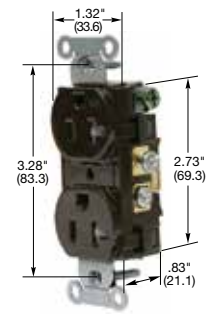

Straight Blade Devices

15 and 20 Ampere, 125 Volts

15A 125V
NEMA 5-15R
UL CSA
0.5 HP

20A 125V
NEMA 5-20R
UL CSA
1 HP

Commercial Specification Grade Receptacles

Duplex

Description	Color	Catalog Number	
Smooth nylon face, duplex, back and side wired.	Almond	BR15AL	BR20AL
	Black	BR15BLK	BR20BLK
	Blue	BR15BL	BR20BL
	Brown	BR15	BR20
	Gray	BR15GRY	BR20GRY
	Ivory	BR15I	BR20I
	Light Almond	BR15LA	BR20LA
	Office White	BR15OW	BR20OW
	Red	BR15R	BR20R
	White	BR15WHI	BR20WHI
Tamper-Resistant*, smooth nylon face, duplex, back and side wired.	Almond	BR15ALTR	BR20ALTR
	Black	BR15BLKTR	BR20BLKTR
	Blue	BR15BLTR	BR20BLTR
	Brown	BR15TR	BR20TR
	Gray	BR15GRYTR	BR20GRYTR
	Ivory	BR15ITR	BR20ITR
	Light Almond	BR15LATR	BR20LATR
	Red	BR15RTR	BR20RTR
	White	BR15WHITR	BR20WHITR
	Weather Resistant, smooth nylon face, duplex, back and side wired.	Black	BR15BLKWR
Brown		BR15WR	BR20WR
Gray		BR15GRYWR	BR20GRYWR
Ivory		BR15IWR	BR20IWR
Light Almond		BR15LAWR	BR20LAWR
White		BR15WHIWR	BR20WHIWR
Weather and Tamper-Resistant*, smooth nylon face, duplex, back and side wired.	Black	BR15BLKWRTR	BR20BLKWRTR
	Brown	BR15WRTR	BR20WRTR
	Gray	BR15GRYWRTR	BR20GRYWRTR
	Ivory	BR15IWRTR	BR20IWRTR
	Light Almond	BR15LAWRTR	BR20LAWRTR
	White	BR15WHIWRTR	BR20WHIWRTR
Isolated ground ^A , smooth nylon face, duplex, side wired only.	Almond	IG15CRAL	IG20CRAL
	Gray	IG15CRGRY	IG20CRGRY
	Ivory	IG15CRI	IG20CRI
	Light Almond	IG15CRLA	IG20CRLA
	Orange	IG15CR	IG20CR
	White	IG15CRWHI	IG20CRWHI
Isolated ground ^A , Style Line [®] decorator*, smooth nylon face, duplex, back and side wired.	Almond	IG15DRAL	IG20DRAL
	Gray	IG15DRGRY	IG20DRGRY
	Ivory	IG15DRI	IG20DRI
	Light Almond	IG15DRLA	IG20DRLA
	Orange	IG15DR	IG20DR
	White	-	IG20DRWHI

BR15I

BR20TR

BR15IWR

BR20WRTR

IG20CR

Dimensions in Inches (mm)