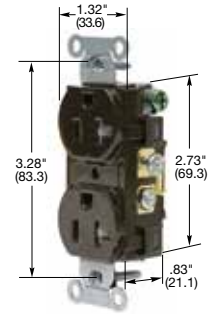

Straight Blade Devices

15 and 20 Ampere, 125 Volts

15A 125V
NEMA 5-15R
UL CSA
0.5 HP

20A 125V
NEMA 5-20R
UL CSA
1 HP

Commercial Specification Grade Receptacles

Duplex

Description	Color	Catalog Number		
Smooth nylon face, duplex, back and side wired.	Almond	BR15AL	BR20AL	
	Black	BR15BLK	BR20BLK	
	Blue	BR15BL	BR20BL	
	Brown	BR15	BR20	
	Gray	BR15GRY	BR20GRY	
	Ivory	BR15I	BR20I	
	Light Almond	BR15LA	BR20LA	
	Office White	BR15OW	BR20OW	
	Red	BR15R	BR20R	
	White	BR15WHI	BR20WHI	
Tamper-Resistant*, smooth nylon face, duplex, back and side wired.	Almond	BR15ALTR	BR20ALTR	
	Black	BR15BLKTR	BR20BLKTR	
	Blue	BR15BLTR	BR20BLTR	
	Brown	BR15TR	BR20TR	
	Gray	BR15GRYTR	BR20GRYTR	
	Ivory	BR15ITR	BR20ITR	
	Light Almond	BR15LATR	BR20LATR	
	Red	BR15RTR	BR20RTR	
	White	BR15WHITR	BR20WHITR	
	Weather Resistant, smooth nylon face, duplex, back and side wired.	Black	BR15BLKWR	BR20BLKWR
Brown		BR15WR	BR20WR	
Gray		BR15GRYWR	BR20GRYWR	
Ivory		BR15IWR	BR20IWR	
Light Almond		BR15LAWR	BR20LAWR	
White		BR15WHIWR	BR20WHIWR	
Weather and Tamper-Resistant*, smooth nylon face, duplex, back and side wired.	Black	BR15BLKWRTR	BR20BLKWRTR	
	Brown	BR15WRTR	BR20WRTR	
	Gray	BR15GRYWRTR	BR20GRYWRTR	
	Ivory	BR15IWRTR	BR20IWRTR	
	Light Almond	BR15LAWRTR	BR20LAWRTR	
	White	BR15WHIWRTR	BR20WHIWRTR	
Isolated ground^A, smooth nylon face, duplex, side wired only.	Almond	IG15CRAL	IG20CRAL	
	Gray	IG15CRGRY	IG20CRGRY	
	Ivory	IG15CRI	IG20CRI	
	Light Almond	IG15CRLA	IG20CRLA	
	Orange	IG15CR	IG20CR	
	White	IG15CRWHI	IG20CRWHI	
Isolated ground^A, Style Line® decorator*, smooth nylon face, duplex, back and side wired.	Almond	IG15DRAL	IG20DRAL	
	Gray	IG15DRGRY	IG20DRGRY	
	Ivory	IG15DRI	IG20DRI	
	Light Almond	IG15DRLA	IG20DRLA	
	Orange	IG15DR	IG20DR	
	White	-	IG20DRWHI