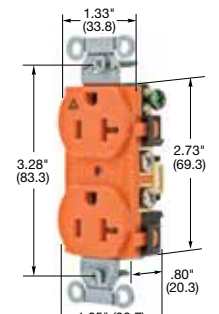

Straight Blade Devices

15 and 20 Ampere, 125 Volts

15A 125V
NEMA 5-15R
UL CSA
0.5 HP

20A 125V
NEMA 5-20R
UL CSA
1 HP

Commercial Specification Grade Receptacles

Duplex

Description	Color	Catalog Number	
Smooth nylon face, duplex, back and side wired.	Almond	BR15AL	BR20AL
	Black	BR15BLK	BR20BLK
	Blue	BR15BL	BR20BL
	Brown	BR15	BR20
	Gray	BR15GRY	BR20GRY
	Ivory	BR15I	BR20I
	Light Almond	BR15LA	BR20LA
	Office White	BR15OW	BR20OW
	Red	BR15R	BR20R
	White	BR15WHI	BR20WHI
Tamper-Resistant*, smooth nylon face, duplex, back and side wired.	Almond	BR15ALTR	BR20ALTR
	Black	BR15BLKTR	BR20BLKTR
	Blue	BR15BLTR	BR20BLTR
	Brown	BR15TR	BR20TR
	Gray	BR15GRYTR	BR20GRYTR
	Ivory	BR15ITR	BR20ITR
	Light Almond	BR15LATR	BR20LATR
	Red	BR15RTR	BR20RTR
	White	BR15WHITR	BR20WHITR
	Weather Resistant, smooth nylon face, duplex, back and side wired.	Black	BR15BLKWR
Brown		BR15WR	BR20WR
Gray		BR15GRYWR	BR20GRYWR
Ivory		BR15IWR	BR20IWR
Light Almond		BR15LAWR	BR20LAWR
White		BR15WHIWR	BR20WHIWR
Weather and Tamper-Resistant*, smooth nylon face, duplex, back and side wired.	Black	BR15BLKWRTR	BR20BLKWRTR
	Brown	BR15WRTR	BR20WRTR
	Gray	BR15GRYWRTR	BR20GRYWRTR
	Ivory	BR15IWRTR	BR20IWRTR
	Light Almond	BR15LAWRTR	BR20LAWRTR
	White	BR15WHIWRTR	BR20WHIWRTR
Isolated ground ^A , smooth nylon face, duplex, side wired only.	Almond	IG15CRAL	IG20CRAL
	Gray	IG15CRGRY	IG20CRGRY
	Ivory	IG15CRI	IG20CRI
	Light Almond	IG15CRLA	IG20CRLA
	Orange	IG15CR	IG20CR
	White	IG15CRWHI	IG20CRWHI
Isolated ground ^A , Style Line [®] decorator*, smooth nylon face, duplex, back and side wired.	Almond	IG15DRAL	IG20DRAL
	Gray	IG15DRGRY	IG20DRGRY
	Ivory	IG15DRI	IG20DRI
	Light Almond	IG15DRLA	IG20DRLA
	Orange	IG15DR	IG20DR
	White	-	IG20DRWHI

BR15I

BR20TR

BR15IWR

BR20WRTR

IG20CR

Dimensions in Inches (mm)