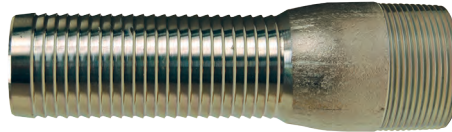

Super King Long Shank Couplings for Bulk Handling

NPSM Female Coupling

pin lug nut

hex nut

KLW leather gaskets standard

PTFE gaskets standard

Size	Shank Length	Plated Steel Shank with Brass Pin Lug Nut		Plated Steel Shank with Iron Pin Lug Nut		316 Stainless Shank with Iron Pin Lug Nut		316 Stainless Shank with Stainless Hex Nut	
		Part #	Price/E	Part #	Price/E	Part #	Price/E	Part #	Price/E
1¼"	4⅞"	SD15	\$44.75	SDMP15	\$44.35	---	---	---	---
1½"	4⅞"	SD20	47.20	SDMP20	46.10	---	---	RSHR20¹	\$126.00
2"	5"	SD25	58.35	SDMP25	57.20	RSDM25	\$116.00	RSDR25¹	157.00
2½"	5"	SD30	86.50	SDMP30	82.00	---	---	---	---
3"	5"	SD35	85.45	SDMP35	81.10	RSDM35	158.00	---	---
4"	5"	SD40	124.00	SDMP40	123.00	---	---	---	---

¹ hex nut design

NPT Male Couplings

Size	Shank Length	Plated Steel		316 Stainless	
		Part #	Price/E	Part #	Price/E
1¼"	4-3/8"	SK16	\$18.95	---	---
1½"	4-5/32"	SK21	22.15	---	---
2"	5-5/16"	SK26	27.55	RSK26	\$80.00
2½"	5-5/16"	SK31	47.90	---	---
3"	5-1/2"	SK36	51.45	RSK36	148.00
4"	5-1/2"	SK46	72.30	---	---

All Super King long shank couplings will accept 3 band clamps.

Replacement FKM (KVW) gaskets are available on page 291. PTFE gaskets are available on page 750.

Spray Hose Couplings

complete coupling

female

male

gasket

Hose ID	NPSM Thread	Plated Steel		Plated Steel		Plated Steel		Leather	
		Complete Part #	Price/E	Female Part #	Price/E	Male Part #	Price/E	Gasket Part #	Price/E
⅜"	¾"	SS306	\$30.45	SS346	\$14.60	SS316	\$15.85	KLW5	\$1.75
½"	½"	SS404	37.50	SS444	23.50	SS414	14.00	KLW1	2.60
½"	¾"	SS406	30.30	SS446	13.00	SS416	17.30	KLW5	1.75
¾"	¾"	SS606	37.80	SS646	23.00	SS616	14.80	KLW5	1.75
1"	1"	SS808	69.05	SS848	47.55	SS818	21.50	KLW10	1.80