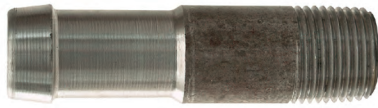

## King Steel Round Nipples

for one clamp

Hose Size	NPT Size	Unplated Steel		Opt Qty
		Part #	Price/E	
5/8"	1/2"	<b>KRN541</b>	<b>\$12.00</b>	100
3/4"	1/2"	<b>KRN641</b>	<b>9.70</b>	50
1"	3/4"	<b>KRN861</b>	<b>12.85</b>	50

for two clamps

Hose Size	NPT Size	Unplated Steel		Opt Qty
		Part #	Price/E	
1/2"	1/4"	<b>KRN422</b>	<b>\$16.45</b>	100
1/2"	3/8"	<b>KRN432</b>	<b>11.30</b>	100
5/8"	1/2"	<b>KRN542</b>	<b>17.45</b>	100
3/4"	1/2"	<b>KRN642</b>	<b>14.00</b>	50
3/4"	3/4"	<b>KRN662</b>	<b>17.70</b>	50
1"	3/4"	<b>KRN862</b>	<b>12.85</b>	50
1"	1"	<b>KRN882</b>	<b>19.05</b>	50
1 1/4"	1"	<b>KRN1082</b>	<b>13.40</b>	25
1 1/2"	1 1/4"	<b>KRN1210</b>	<b>18.00</b>	25
2"	1 1/2"	<b>KRN1612</b>	<b>48.15</b>	20

## King Steel Hex Nipples

for one clamp

Hose Size	NPT Size	Plated Steel		Opt Qty
		Part #	Price/E	
1/4"	1/4"	<b>KHN221</b>	<b>\$12.65</b>	100
3/8"	1/4"	<b>KHN321</b>	<b>11.05</b>	100
3/8"	3/8"	<b>KHN331</b>	<b>10.40</b>	100
3/8"	1/2"	<b>KHN341</b>	<b>13.55</b>	100
1/2"	1/4"	<b>KHN421</b>	<b>13.25</b>	50
1/2"	3/8"	<b>KHN431</b>	<b>14.00</b>	50
1/2"	1/2"	<b>KHN441</b>	<b>10.20</b>	50
1/2"	3/4"	<b>KHN461</b>	<b>13.15</b>	50
3/4"	1/2"	<b>KHN641</b>	<b>15.25</b>	50
3/4"	3/4"	<b>KHN661</b>	<b>15.20</b>	50
1"	3/4"	<b>KHN861</b>	<b>18.30</b>	50
1"	1"	<b>KHN881</b>	<b>19.00</b>	25

for two clamps

Hose Size	NPT Size	Plated Steel		Opt Qty
		Part #	Price/E	
1/4"	1/4"	<b>KHN222</b>	<b>\$18.40</b>	100
3/8"	1/4"	<b>KHN322</b>	<b>16.35</b>	100
3/8"	3/8"	<b>KHN332</b>	<b>15.75</b>	100
3/8"	1/2"	<b>KHN342</b>	<b>20.20</b>	100
1/2"	1/4"	<b>KHN422</b>	<b>17.20</b>	100
1/2"	3/8"	<b>KHN432</b>	<b>15.05</b>	100
1/2"	1/2"	<b>KHN442</b>	<b>15.00</b>	50
1/2"	3/4"	<b>KHN462</b>	<b>19.60</b>	50
3/4"	1/2"	<b>KHN642</b>	<b>15.60</b>	50
3/4"	3/4"	<b>KHN662</b>	<b>15.05</b>	50
1"	3/4"	<b>KHN862</b>	<b>20.95</b>	50
1"	1"	<b>KHN882</b>	<b>22.35</b>	25