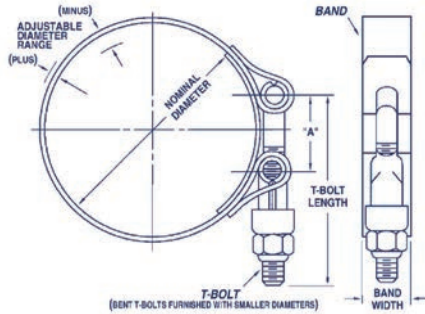

T-Bolt Clamps

		Standard Series TBC & STBC	Heavy Duty Series HTBC & HSTBC	Long Bolt Series STBCL
"A"	center to center	1-3/16"	1-3/8"	2"
T-Bolt	thread size	1/4-28 UNF3A	5/16-24 UNF3A	1/4-28 UNF3A
	bolt length	2-1/2"	3-1/2"	3-1/2"
Band	width	3/4"	7/8"	3/4"
	thickness	.025	.040	.025

Standard Series

Style TBC

Features:

- can be applied with a standard 7/16" socket wrench
- 3/4" wide, .025" thick, 300 series stainless steel band
- alloy steel bolt, torque rating: 70 in/lbs

Hose OD		Part #	Opt Qty
from	to		
1.250"	1.406"	TBC131	25
1.344"	1.562"	TBC150	25
1.594"	1.812"	TBC175	25
1.724"	1.942"	TBC188	25
1.844"	2.062"	TBC200	25
2.094"	2.312"	TBC225	25
2.224"	2.442"	TBC238	25
2.344"	2.562"	TBC250	25
2.326"	2.622"	TBC256	25
2.396"	2.692"	TBC263	25
2.516"	2.812"	TBC275	25
2.646"	2.942"	TBC288	25
2.766"	3.062"	TBC300	25
2.886"	3.182"	TBC312	25
3.016"	3.312"	TBC325	25
3.266"	3.562"	TBC350	25
3.516"	3.812"	TBC375	25
3.586"	3.882"	TBC382	25
3.766"	4.062"	TBC400	25
4.016"	4.312"	TBC425	25
4.266"	4.562"	TBC450	25
4.516"	4.812"	TBC475	25
4.766"	5.062"	TBC500	25
5.016"	5.312"	TBC525	25
5.266"	5.562"	TBC550	25
5.516"	5.812"	TBC575	25
5.766"	6.062"	TBC600	25
6.016"	6.312"	TBC625	25
6.266"	6.562"	TBC650	25
6.516"	6.812"	TBC675	25
6.766"	7.062"	TBC700	25
7.266"	7.562"	TBC750	25