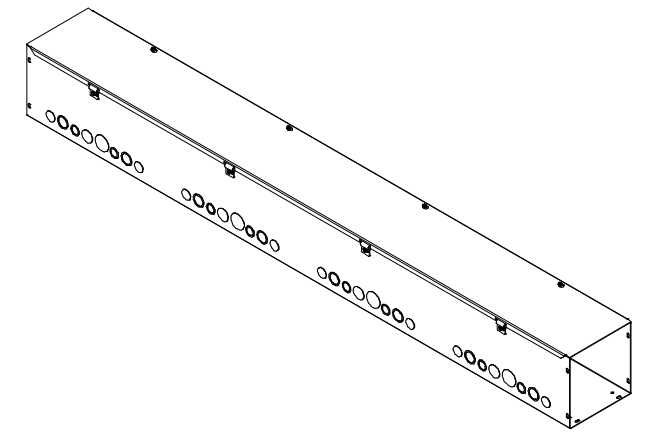

TOP VIEW

FRONT VIEW

RIGHT VIEW

**DETAIL A (4 PL. PER SIDE)
K.O. PATTERN DESCRIPCION**

BOTTOM VIEW

- A) 3/4"-1" CONCENTRIC KO (2 PL)
- B) 1/2"-3/4" CONCENTRIC KO (2 PL)
- C) 1" SOLID KO (1 PL)
- D) 1 1/4" SOLID KO (1 PL)
- E) 3/4" SOLID KO (2 PL)

PART#: HS886
(DATA SUBJECT TO CHANGE WITHOUT NOTICE)