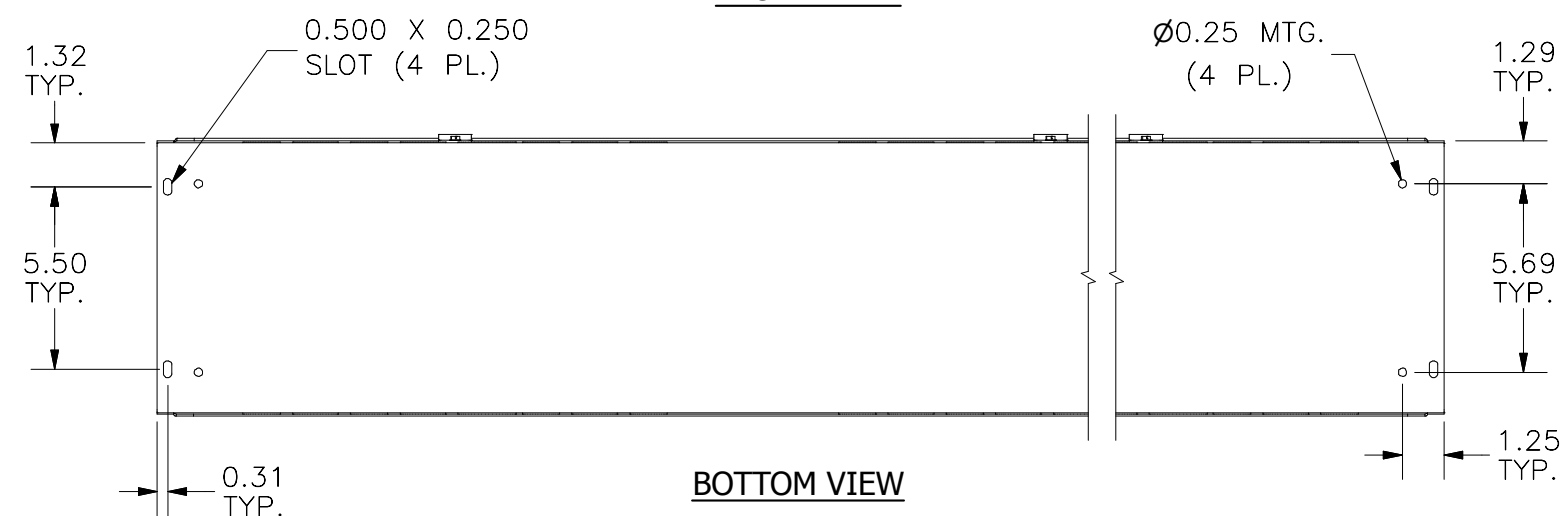

TOP VIEW

FRONT VIEW

RIGHT VIEW

**DETAIL A (4 PL. PER SIDE)
K.O. PATTERN DESCRIPCION**

BOTTOM VIEW

- A) 3/4"-1" CONCENTRIC KO (2 PL)
- B) 1/2"-3/4" CONCENTRIC KO (2 PL)
- C) 1" SOLID KO (1 PL)
- D) 1 1/4" SOLID KO (1 PL)
- E) 3/4" SOLID KO (2 PL)

PART#: HS886
(DATA SUBJECT TO CHANGE WITHOUT NOTICE)