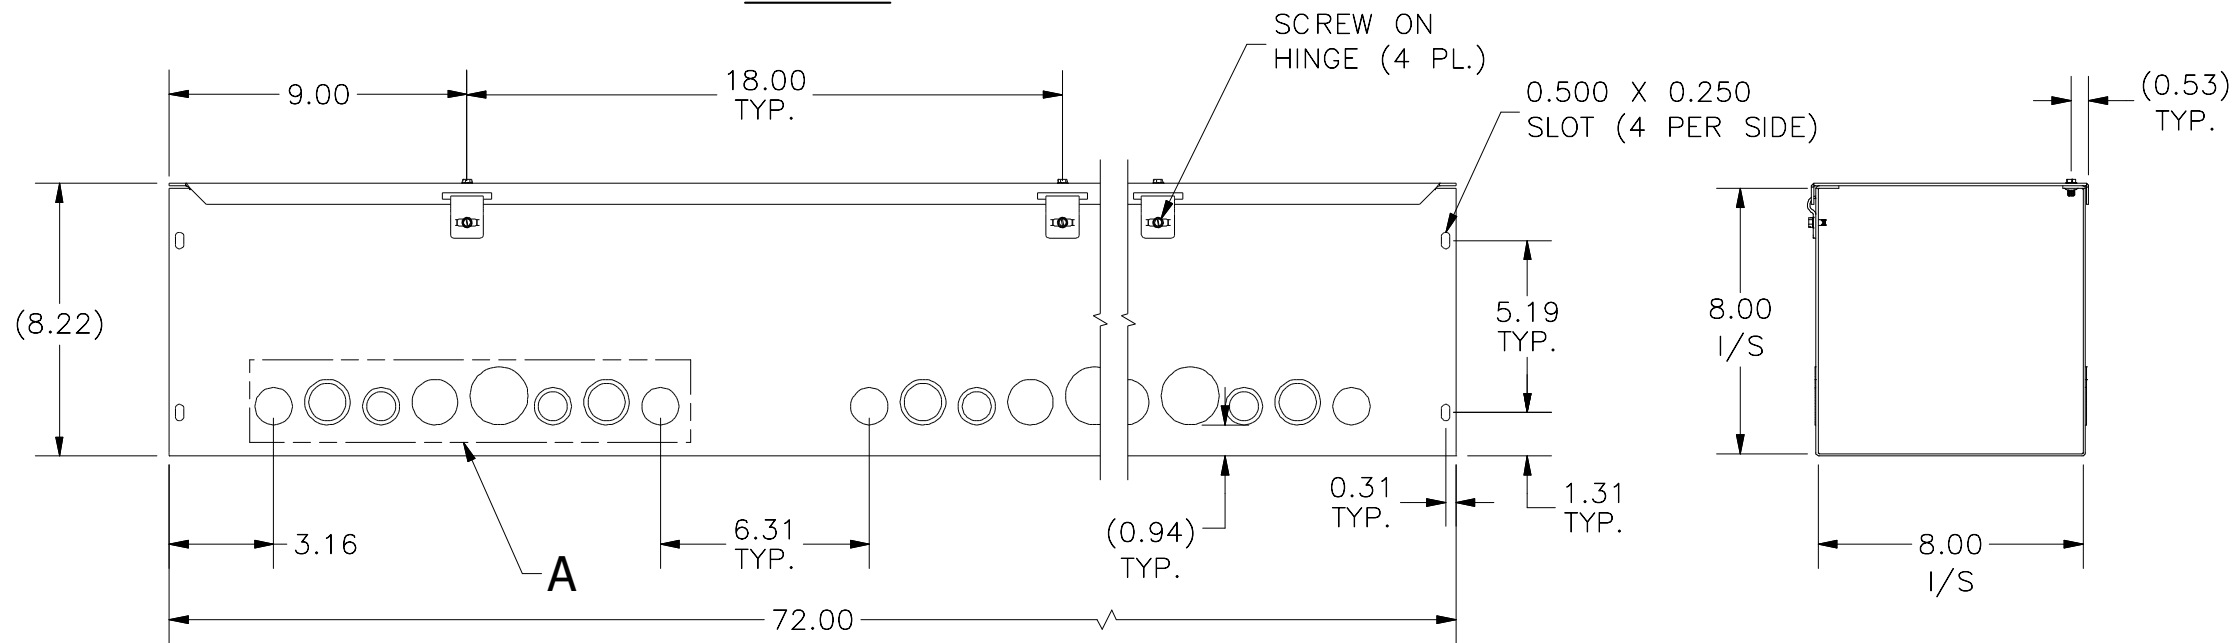

TOP VIEW

FRONT VIEW

RIGHT VIEW

**DETAIL A (4 PL. PER SIDE)
K.O. PATTERN DESCRIPCION**

BOTTOM VIEW

- A) 3/4"-1" CONCENTRIC KO (2 PL)
- B) 1/2"-3/4" CONCENTRIC KO (2 PL)
- C) 1" SOLID KO (1 PL)
- D) 1 1/4" SOLID KO (1 PL)
- E) 3/4" SOLID KO (2 PL)

PART#: HS886
(DATA SUBJECT TO CHANGE WITHOUT NOTICE)