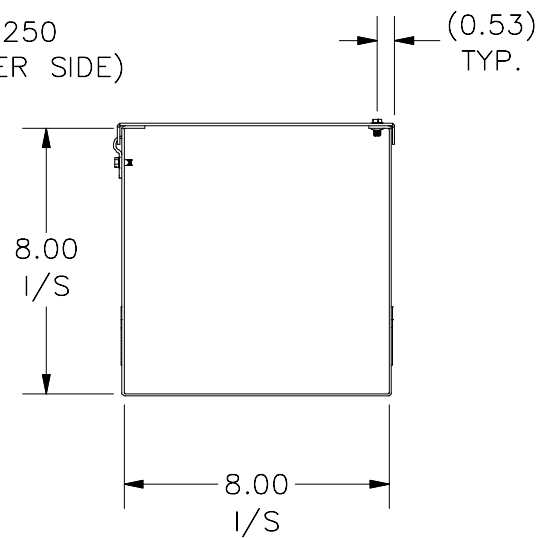

TOP VIEW

FRONT VIEW

RIGHT VIEW

**DETAIL A (4 PL. PER SIDE)
K.O. PATTERN DESCRIPCION**

BOTTOM VIEW

- A) 3/4"-1" CONCENTRIC KO (2 PL)
- B) 1/2"-3/4" CONCENTRIC KO (2 PL)
- C) 1" SOLID KO (1 PL)
- D) 1 1/4" SOLID KO (1 PL)
- E) 3/4" SOLID KO (2 PL)

PART#: HS886
(DATA SUBJECT TO CHANGE WITHOUT NOTICE)