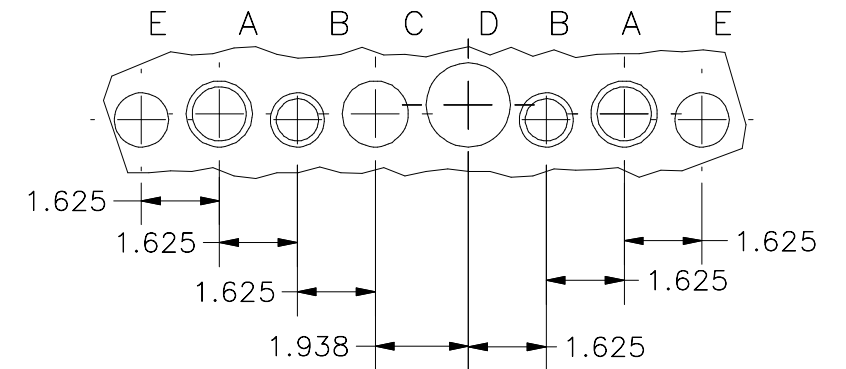

TOP VIEW

FRONT VIEW

RIGHT VIEW

**DETAIL A (4 PL. PER SIDE)
K.O. PATTERN DESCRIPCION**

BOTTOM VIEW

- A) 3/4"-1" CONCENTRIC KO (2 PL)
- B) 1/2"-3/4" CONCENTRIC KO (2 PL)
- C) 1" SOLID KO (1 PL)
- D) 1 1/4" SOLID KO (1 PL)
- E) 3/4" SOLID KO (2 PL)

PART#: HS886
(DATA SUBJECT TO CHANGE WITHOUT NOTICE)