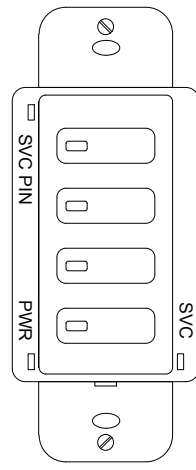

M-13555 1

RCS1x SERIES

RCS2x SERIES

RCS3x SERIES

RCS4x SERIES

RCS6x SERIES

LIST OF PARTS

DESCRIPTION	MATERIAL	FINISH
BASE	THERMOPLASTIC	BLACK
COVER	THERMOPLASTIC	COLOR PER CAT.# SEE TABLE.
BUTTON	THERMOPLASTIC	COLOR PER CAT.# SEE TABLE.

SWITCH TYPE	CATALOG #	DESCRIPTION	COLOR
1 TOGGLE BUTTON	RCS1W	ROOM CONTROLLER SWITCH, 1 BUTTON W/PILOT, WH	WHITE
	RCS1I	ROOM CONTROLLER SWITCH, 1 BUTTON W/PILOT, IV	IVORY
	RCS1LA	ROOM CONTROLLER SWITCH, 1 BUTTON W/PILOT, LA	LIGHT ALMOND
	RCS1GY	ROOM CONTROLLER SWITCH, 1 BUTTON W/PILOT, GY	GRAY
	RCS1BK	ROOM CONTROLLER SWITCH, 1 BUTTON W/PILOT, BK	BLACK
2 TOGGLE BUTTONS	RCS2W	ROOM CONTROLLER SWITCH, 2 BUTTON W/PILOT, WH	WHITE
	RCS2I	ROOM CONTROLLER SWITCH, 2 BUTTON W/PILOT, IV	IVORY
	RCS2LA	ROOM CONTROLLER SWITCH, 2 BUTTON W/PILOT, LA	LIGHT ALMOND
	RCS2GY	ROOM CONTROLLER SWITCH, 2 BUTTON W/PILOT, GY	GRAY
3 TOGGLE BUTTONS	RCS3W	ROOM CONTROLLER SWITCH, 3 BUTTON W/PILOT, WH	WHITE
	RCS3I	ROOM CONTROLLER SWITCH, 3 BUTTON W/PILOT, IV	IVORY
	RCS3LA	ROOM CONTROLLER SWITCH, 3 BUTTON W/PILOT, LA	LIGHT ALMOND
	RCS3GY	ROOM CONTROLLER SWITCH, 3 BUTTON W/PILOT, GY	GRAY
4 TOGGLE BUTTONS	RCS4W	ROOM CONTROLLER SWITCH, 4 BUTTON W/PILOT, WH	WHITE
	RCS4I	ROOM CONTROLLER SWITCH, 4 BUTTON W/PILOT, IV	IVORY
	RCS4LA	ROOM CONTROLLER SWITCH, 4 BUTTON W/PILOT, LA	LIGHT ALMOND
	RCS4GY	ROOM CONTROLLER SWITCH, 4 BUTTON W/PILOT, GY	GRAY
6 TOGGLE BUTTONS	RCS4BK	ROOM CONTROLLER SWITCH, 4 BUTTON W/PILOT, BK	BLACK
	RCS6W	ROOM CONTROLLER SWITCH, 6 BUTTON W/PILOT, WH	WHITE
	RCS6I	ROOM CONTROLLER SWITCH, 6 BUTTON W/PILOT, IV	IVORY
	RCS6LA	ROOM CONTROLLER SWITCH, 6 BUTTON W/PILOT, LA	LIGHT ALMOND
	RCS6GY	ROOM CONTROLLER SWITCH, 6 BUTTON W/PILOT, GY	GRAY
	RCS6BK	ROOM CONTROLLER SWITCH, 6 BUTTON W/PILOT, BK	BLACK