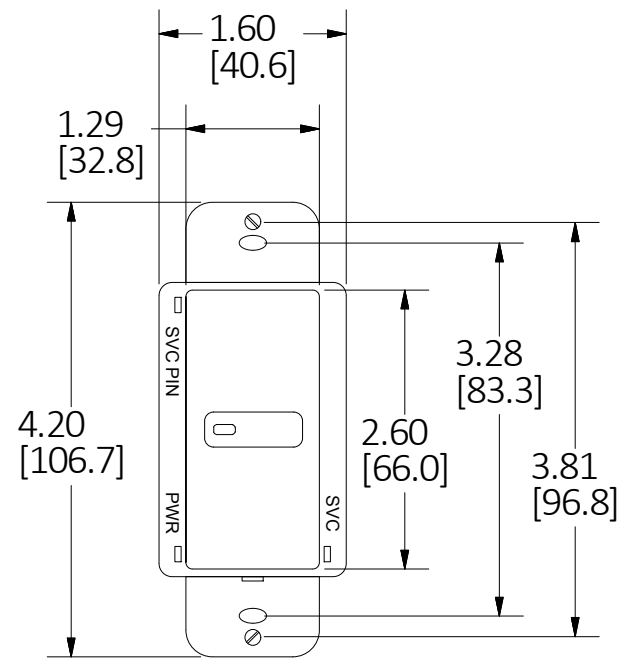

M-13555 1

RCS1x SERIES

RCS2x SERIES

RCS3x SERIES

RCS4x SERIES

RCS6x SERIES

LIST OF PARTS

DESCRIPTION	MATERIAL	FINISH
BASE	THERMOPLASTIC	BLACK
COVER	THERMOPLASTIC	COLOR PER CAT.# SEE TABLE.
BUTTON	THERMOPLASTIC	COLOR PER CAT.# SEE TABLE.

NOTES:

1. LOW VOLTAGE DEVICES: 24 VDC. POWERED BY ROOM CONTROLLER (CAT.#LLC2RD or LLC2R, ORDERED SEPARATELY) USING PLENUM RATED RJ45 UTP CABLE (CAT.# UTPxxOR, ORDERED SEPARATELY).
2. FOR INDOOR USE ONLY, OPERATING TEMPERATURE: 32°F TO 104°F [0°C TO 40°C]; RELATIVE HUMIDITY (NON-CONDENSING): 0 TO 95%.
3. SWITCHES CAN BE MOUNTED TO SINGLE OR MULTI-GANG STANDARD WALL BOXES.
4. ALL DIMENSIONS ARE IN INCHES [mm].

1	NEW RELEASE PER DCN #22883	D.LI	2/6/17
REV	DESCRIPTION	APP	DATE

THE DESIGN AND DIMENSIONS OF THE PRODUCT SHOWN ON THIS DRAWING ARE SUBJECT TO CHANGE WITHOUT NOTICE. DIMENSIONS ARE IN INCHES [mm].

TITLE
ROOM CONTROLLER SMART SWITCH

WIRING DEVICE-KELLEMS
HUBBELL INCORPORATED
SHELTON, CT

TOLERANCES UNLESS OTHERWISE SPECIFIED .XX = ± .01 .XXX = ± .005 ANGLE TOL. ±2'	DR. BY D.LI	SCALE NONE
CHK. BY	DATE 2/6/2017	