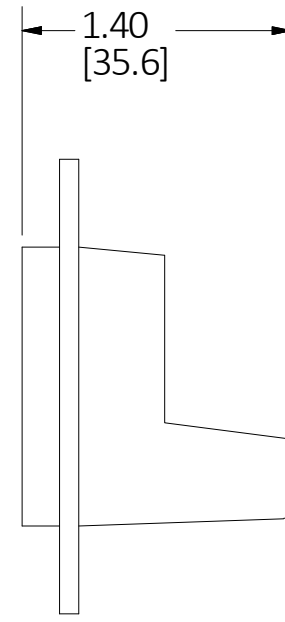

M-13555 1

RCS1x SERIES

RCS2x SERIES

RCS3x SERIES

RCS4x SERIES

RCS6x SERIES

LIST OF PARTS

DESCRIPTION	MATERIAL	FINISH
BASE	THERMOPLASTIC	BLACK
COVER	THERMOPLASTIC	COLOR PER CAT.# SEE TABLE.
BUTTON	THERMOPLASTIC	COLOR PER CAT.# SEE TABLE.

1	NEW RELEASE PER DCN #22883	D.LI	2/6/17
REV	DESCRIPTION	APP	DATE

THE DESIGN AND DIMENSIONS OF THE PRODUCT SHOWN ON THIS DRAWING ARE SUBJECT TO CHANGE WITHOUT NOTICE. DIMENSIONS ARE IN INCHES [mm].

TITLE
ROOM CONTROLLER SMART SWITCH

WIRING DEVICE-KELLEMS
HUBBELL INCORPORATED
SHELTON, CT

TOLERANCES UNLESS OTHERWISE SPECIFIED .XX = ± .01 .XXX = ± .005 ANGLE TOL. ±2'	DR. BY D.LI	SCALE NONE
CHK. BY	DATE 2/6/2017	