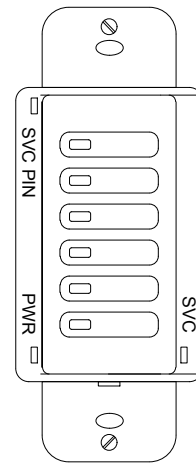

M-13555 1

RCS1x SERIES

RCS2x SERIES

RCS3x SERIES

RCS4x SERIES

RCS6x SERIES

LIST OF PARTS

DESCRIPTION	MATERIAL	FINISH
BASE	THERMOPLASTIC	BLACK
COVER	THERMOPLASTIC	COLOR PER CAT.# SEE TABLE.
BUTTON	THERMOPLASTIC	COLOR PER CAT.# SEE TABLE.

NOTES:

1. LOW VOLTAGE DEVICES: 24 VDC. POWERED BY ROOM CONTROLLER (CAT.#LLC2RD or LLC2R, ORDERED SEPARATELY) USING PLENUM RATED RJ45 UTP CABLE (CAT.# UTPxxOR, ORDERED SEPARATELY).
2. FOR INDOOR USE ONLY, OPERATING TEMPERATURE: 32°F TO 104°F [0°C TO 40°C]; RELATIVE HUMIDITY (NON-CONDENSING): 0 TO 95%.
3. SWITCHES CAN BE MOUNTED TO SINGLE OR MULTI-GANG STANDARD WALL BOXES.
4. ALL DIMENSIONS ARE IN INCHES [mm].