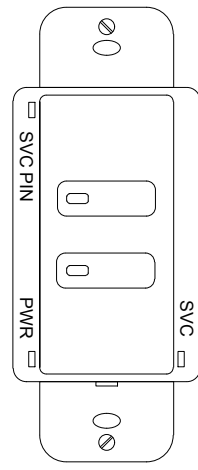

M-13555 1

RCS1x SERIES

RCS2x SERIES

RCS3x SERIES

RCS4x SERIES

RCS6x SERIES

LIST OF PARTS

DESCRIPTION	MATERIAL	FINISH
BASE	THERMOPLASTIC	BLACK
COVER	THERMOPLASTIC	COLOR PER CAT.# SEE TABLE.
BUTTON	THERMOPLASTIC	COLOR PER CAT.# SEE TABLE.

SWITCH TYPE	CATALOG #	DESCRIPTION	COLOR
1 TOGGLE BUTTON	RCS1W	ROOM CONTROLLER SWITCH, 1 BUTTON W/PILOT, WH	WHITE
	RCS1I	ROOM CONTROLLER SWITCH, 1 BUTTON W/PILOT, IV	IVORY
	RCS1LA	ROOM CONTROLLER SWITCH, 1 BUTTON W/PILOT, LA	LIGHT ALMOND
	RCS1GY	ROOM CONTROLLER SWITCH, 1 BUTTON W/PILOT, GY	GRAY
	RCS1BK	ROOM CONTROLLER SWITCH, 1 BUTTON W/PILOT, BK	BLACK
2 TOGGLE BUTTONS	RCS2W	ROOM CONTROLLER SWITCH, 2 BUTTON W/PILOT, WH	WHITE
	RCS2I	ROOM CONTROLLER SWITCH, 2 BUTTON W/PILOT, IV	IVORY
	RCS2LA	ROOM CONTROLLER SWITCH, 2 BUTTON W/PILOT, LA	LIGHT ALMOND
	RCS2GY	ROOM CONTROLLER SWITCH, 2 BUTTON W/PILOT, GY	GRAY
3 TOGGLE BUTTONS	RCS3W	ROOM CONTROLLER SWITCH, 3 BUTTON W/PILOT, WH	WHITE
	RCS3I	ROOM CONTROLLER SWITCH, 3 BUTTON W/PILOT, IV	IVORY
	RCS3LA	ROOM CONTROLLER SWITCH, 3 BUTTON W/PILOT, LA	LIGHT ALMOND
	RCS3GY	ROOM CONTROLLER SWITCH, 3 BUTTON W/PILOT, GY	GRAY
4 TOGGLE BUTTONS	RCS4W	ROOM CONTROLLER SWITCH, 4 BUTTON W/PILOT, WH	WHITE
	RCS4I	ROOM CONTROLLER SWITCH, 4 BUTTON W/PILOT, IV	IVORY
	RCS4LA	ROOM CONTROLLER SWITCH, 4 BUTTON W/PILOT, LA	LIGHT ALMOND
	RCS4GY	ROOM CONTROLLER SWITCH, 4 BUTTON W/PILOT, GY	GRAY
6 TOGGLE BUTTONS	RCS4BK	ROOM CONTROLLER SWITCH, 4 BUTTON W/PILOT, BK	BLACK
	RCS6W	ROOM CONTROLLER SWITCH, 6 BUTTON W/PILOT, WH	WHITE
	RCS6I	ROOM CONTROLLER SWITCH, 6 BUTTON W/PILOT, IV	IVORY
	RCS6LA	ROOM CONTROLLER SWITCH, 6 BUTTON W/PILOT, LA	LIGHT ALMOND
	RCS6GY	ROOM CONTROLLER SWITCH, 6 BUTTON W/PILOT, GY	GRAY
	RCS6BK	ROOM CONTROLLER SWITCH, 6 BUTTON W/PILOT, BK	BLACK

1	NEW RELEASE PER DCN #22883	D.LI	2/6/17
REV	DESCRIPTION	APP	DATE

THE DESIGN AND DIMENSIONS OF THE PRODUCT SHOWN ON THIS DRAWING ARE SUBJECT TO CHANGE WITHOUT NOTICE. DIMENSIONS ARE IN INCHES [mm].

TITLE
ROOM CONTROLLER SMART SWITCH