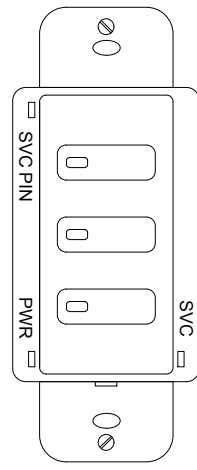

M-13555 1

RCS1x SERIES

RCS2x SERIES

RCS3x SERIES

RCS4x SERIES

RCS6x SERIES

LIST OF PARTS

DESCRIPTION	MATERIAL	FINISH
BASE	THERMOPLASTIC	BLACK
COVER	THERMOPLASTIC	COLOR PER CAT.# SEE TABLE.
BUTTON	THERMOPLASTIC	COLOR PER CAT.# SEE TABLE.

SWITCH TYPE	CATALOG #	DESCRIPTION	COLOR
1 TOGGLE BUTTON	RCS1W	ROOM CONTROLLER SWITCH, 1 BUTTON W/PILOT, WH	WHITE
	RCS1I	ROOM CONTROLLER SWITCH, 1 BUTTON W/PILOT, IV	IVORY
	RCS1LA	ROOM CONTROLLER SWITCH, 1 BUTTON W/PILOT, LA	LIGHT ALMOND
	RCS1GY	ROOM CONTROLLER SWITCH, 1 BUTTON W/PILOT, GY	GRAY
	RCS1BK	ROOM CONTROLLER SWITCH, 1 BUTTON W/PILOT, BK	BLACK
2 TOGGLE BUTTONS	RCS2W	ROOM CONTROLLER SWITCH, 2 BUTTON W/PILOT, WH	WHITE
	RCS2I	ROOM CONTROLLER SWITCH, 2 BUTTON W/PILOT, IV	IVORY
	RCS2LA	ROOM CONTROLLER SWITCH, 2 BUTTON W/PILOT, LA	LIGHT ALMOND
	RCS2GY	ROOM CONTROLLER SWITCH, 2 BUTTON W/PILOT, GY	GRAY
3 TOGGLE BUTTONS	RCS3W	ROOM CONTROLLER SWITCH, 3 BUTTON W/PILOT, WH	WHITE
	RCS3I	ROOM CONTROLLER SWITCH, 3 BUTTON W/PILOT, IV	IVORY
	RCS3LA	ROOM CONTROLLER SWITCH, 3 BUTTON W/PILOT, LA	LIGHT ALMOND
	RCS3GY	ROOM CONTROLLER SWITCH, 3 BUTTON W/PILOT, GY	GRAY
4 TOGGLE BUTTONS	RCS4W	ROOM CONTROLLER SWITCH, 4 BUTTON W/PILOT, WH	WHITE
	RCS4I	ROOM CONTROLLER SWITCH, 4 BUTTON W/PILOT, IV	IVORY
	RCS4LA	ROOM CONTROLLER SWITCH, 4 BUTTON W/PILOT, LA	LIGHT ALMOND
	RCS4GY	ROOM CONTROLLER SWITCH, 4 BUTTON W/PILOT, GY	GRAY
6 TOGGLE BUTTONS	RCS4BK	ROOM CONTROLLER SWITCH, 4 BUTTON W/PILOT, BK	BLACK
	RCS6W	ROOM CONTROLLER SWITCH, 6 BUTTON W/PILOT, WH	WHITE
	RCS6I	ROOM CONTROLLER SWITCH, 6 BUTTON W/PILOT, IV	IVORY
	RCS6LA	ROOM CONTROLLER SWITCH, 6 BUTTON W/PILOT, LA	LIGHT ALMOND
	RCS6GY	ROOM CONTROLLER SWITCH, 6 BUTTON W/PILOT, GY	GRAY
	RCS6BK	ROOM CONTROLLER SWITCH, 6 BUTTON W/PILOT, BK	BLACK