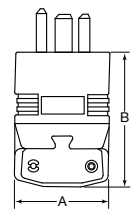

## 50 Amp Industrial Grade Plugs, Connectors and Receptacles

50A 125V, 250V, 125/250V AC, 3Ø 250V AC and 3ØY 120/208V AC

Plugs, Connectors and Receptacles Inches (mm)

Device Type		Plug			Connector	Receptacle			
		Standard	Angle 12 Position	Angle Residential Grade		Standard	Flush		Surface
Cord Diameter		.425"-1.320" (10.8-33.5)	.625"-1.380" (15.9-35.1)	.600"-1.110" (15.2-28.2)	.425"-1.320" (10.8-33.5)				
Rating	Color	Thermoplastic	Nylon	Black without Ground	Thermoplastic	Color	Reinforced Thermoplastic Polyester	Residential Grade	Residential Grade
NEMA 5-50, 50A 125V 2-Pole 3-Wire	Black/White	—	<b>9550ANPB</b>	—	—	Black	<b>9550FR</b>	—	—
NEMA 6-50, 50A 250V 2-Pole 3-Wire	Black/White Gray	— <b>9650NP</b>	<b>9650ANPB</b> —	— —	— <b>9650NC</b>	Black	<b>9650FR</b>	—	—
NEMA 10-50, 50A 125/250V AC 3-Pole 3-Wire	Black/White	<b>7513NP*</b>	—	<b>RR335P*</b> <i>Supplied with interchangeable blades for 30 or 50 amp configuration</i>	<b>7516NC*</b> —	Black Brown	— <b>9306*</b>	—	<b>RR350*</b>
NEMA 14-50, 50A 125/250V AC 3-Pole 4-Wire	Black/White	<b>9450NP</b>	<b>9452ANPB</b>	<b>RR435P</b> <i>Supplied with interchangeable blades for 30 or 50 amp configuration</i>	—	Black White	<b>9450FR</b> —	<b>RR450F</b> <b>RR450FW</b>	<b>RR450</b>  Panel Mount <b>RR450PM</b>
NEMA 15-50, 50A 3Ø 250V AC 3-Pole 4-Wire	Black/White	<b>8450NP</b>	<b>8452ANPB</b>	—	—	Black	<b>8450FR</b>	—	—
NEMA 18-50, 50A 3ØY 120/208V AC 4-Pole 4-Wire	Black/White	—	<b>8352ANPB</b>	—	—	Black	<b>8350FR</b>	—	—

Note: \*Device has no provision for a grounding conductor. Intended for use in applications where a separate grounding means is provided.  
Receptacles can be mounted in single or two gang boxes.  
See page A-24 for additional product dimensions.

### Product Dimensions Inches (mm)

	Plug, Black/White	Connector, Black/White	Surface Receptacle
A	2.88" (73.0)	2.59" (65.8)	2.50" (63.5)
B	4.13" (104.8)	5.19" (131.8)	5.49" (139.5)
C	—	3.12" (79.2)	2.50" (63.5)
D	—	—	2.21" (56.2)