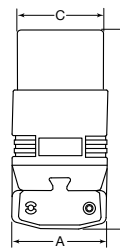

Black/White Connector