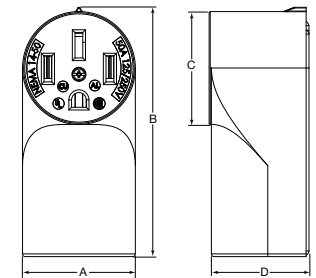

Note: \*Device has no provision for a grounding conductor. Intended for use in applications where a separate grounding means is provided.  
Receptacles can be mounted in single or two gang boxes.  
See page A-24 for additional product dimensions.

### Product Dimensions Inches (mm)

	Plug, Black/White	Connector, Black/White	Surface Receptacle
A	2.88" (73.0)	2.59" (65.8)	2.50" (63.5)
B	4.13" (104.8)	5.19" (131.8)	5.49" (139.5)
C	—	3.12" (79.2)	2.50" (63.5)
D	—	—	2.21" (56.2)

Black/White Plug

Black/White Connector

Surface Receptacle