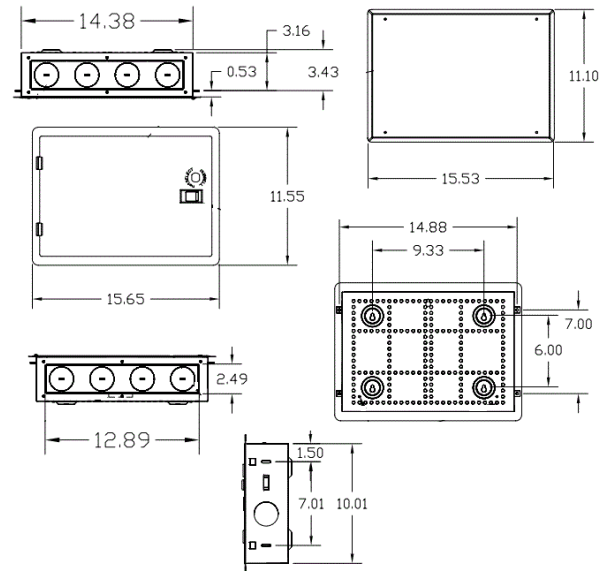

netSELECT
Network Enclosures
**10-Inch Network Enclosure for MDU and
 Modular Applications**

HUBBELL

Features

- Hinged Cover Incorporates Trim Ring and Can Be Mounted To Swing From Either Side
- Hinged Cover Incorporates Trim Ring and Can Be Mounted To Swing From Either Side

Ordering Information

Description	Color	Catalog Number	UPC
Hinged Door For 10-Inch Network Enclosure	White	NSOBX10D	883778503726

Listings

UL and cUL Listed
 RoHS Compliant

Specifications

Material	20 Gauge Steel
Finish	White, Powder Coat
Dimensions in (mm) (H x W x D)	10.07 (256) x 14.38 (365) x 3.96 (101)
Module Unit Capacity	3
Includes	Mounting Hardware Kit and Wiring Label

Accessories

10" netSELECT Enclosure	NSOBX10B
-------------------------	-----------------

Online Resources

Customer Use Drawing
 eCatalog