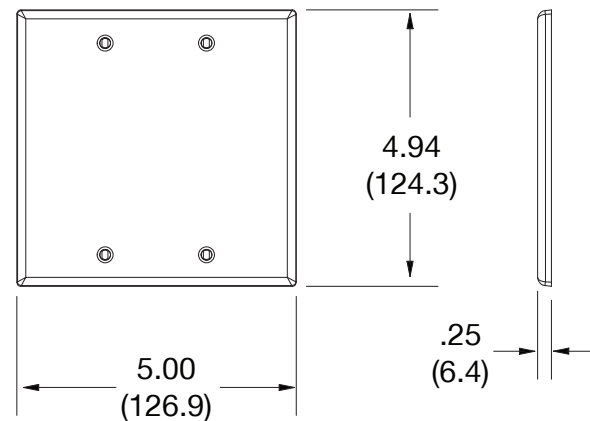

Wallplate Blank Box Mount 2-Gang

Features

- High-impact, self-extinguishing polycarbonate material
- More rigid; sharp lines and less dimpling
- Smooth satin finish; blends into wall with an optimum finish

Ordering Information

Description	Gang	Color	UPC Number	Catalog Number
Mid-size blank box mount wallplate, smooth satin finish, for use to cover opening	2	Light Almond	883778313745	PJ23LA

Listings

cULus Listed

Specifications

Material	Polycarbonate thermoplastic
Thickness	.25 (6.4)
Orientation	Orientation
Mounting	Screw
Mounting Screws	Painted steel
Dimensions	4.94 in x 5.00 in x 0.25 in
Flammability	UL 94 V2