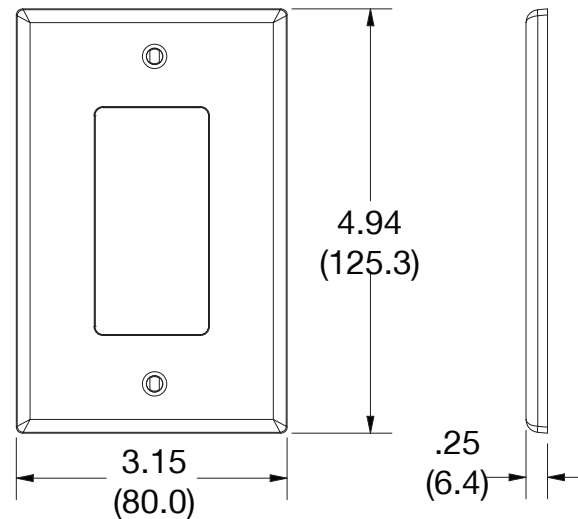

## Mid-Size Wallplate Decorator 1-Gang

### Ordering Information

Description	Gang	Color	UPC Number	Catalog Number
Mid-size blank box mount wallplate, smooth satin finish, for use with cover enclosure	1	Light Almond	883778314025	PJ26LA

### Specifications

Material	Polycarbonate thermoplastic
Thickness	.25 (6.4)
Orientation	Orientation
Mounting	Screw
Mounting Screws	Painted steel
Dimensions	4.94 in x 3.15 in x 0.25 in
Flammability	UL 94 V2