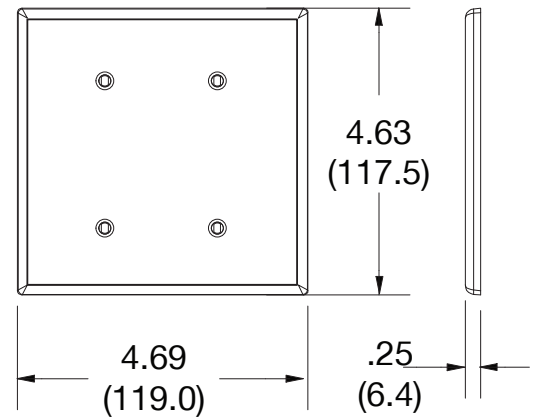

### Ordering Information

Description	Gang	Color	UPC Number	Catalog Number
Blank box mount wallplate, smooth satin finish, for use with for use with cover enclosure	2	Ivory	883778315534	P24I

### Specifications

Material	Polycarbonate thermoplastic
Thickness	.25 (6.4)
Orientation	Orientation
Mounting	Screw
Mounting Screws	Painted steel
Dimensions	4.63 in x 4.69 in x 0.25 in
Flammability	UL 94 V2