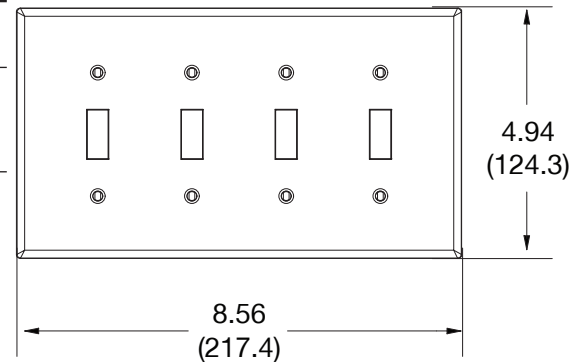

Mid-Size Wallplate Toggle 4-Gang

Features

- High-impact, self-extinguishing polycarbonate material
- More rigid; sharp lines and less dimpling
- Smooth satin finish; blends into wall with an optimum finish

Ordering Information

Description	Gang	Color	UPC Number	Catalog Number
Decorator wallplate, smooth satin finish, for use with 4 toggle devices	4	Ivory	883778314261	PJ4I

Listings

cULus Listed

Specifications

Material	Polycarbonate thermoplastic
Thickness	.25 (6.4)
Orientation	Orientation
Mounting	Screw
Mounting Screws	Painted steel
Dimensions	4.88 in x 8.56 in x 0.25 in
Flammability	UL 94 V2