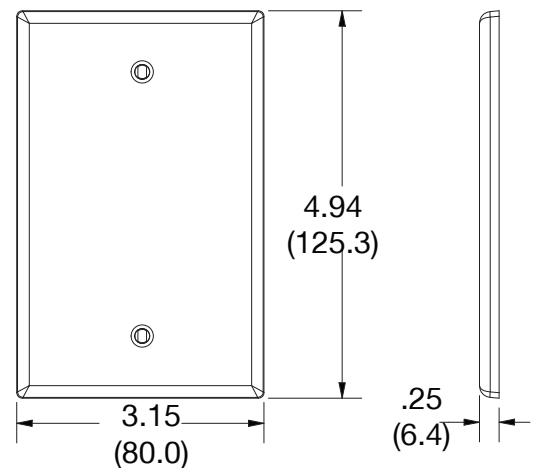

## Mid-Size Wallplate Blank Box Mount 1-Gang

### Ordering Information

Description	Gang	Color	UPC Number	Catalog Number
Mid-size blank box mount wallplate, smooth satin finish, for use with cover enclosure	1	Gray	883778313486	PJ13I

### Specifications

Material	Polycarbonate thermoplastic
Thickness	.25 (6.4)
Orientation	Orientation
Mounting	Screw
Mounting Screws	Painted steel
Dimensions	4.94 in x 3.15 in x 0.25 in
Flammability	UL 94 V2