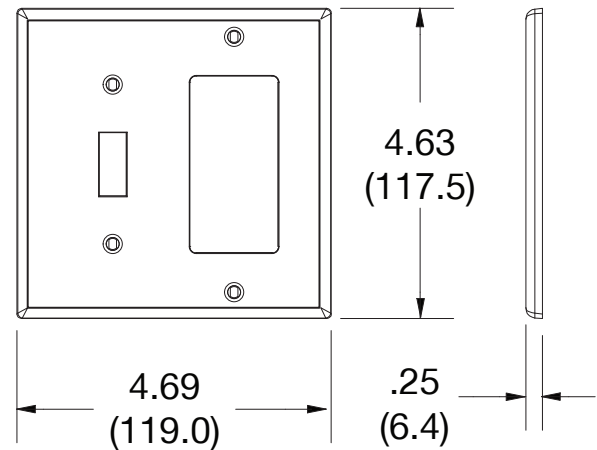

Wallplate Toggle Switch and Decorator Receptacle 2-Gang

Features

- High-impact, self-extinguishing polycarbonate material
- More rigid; sharp lines and less dimpling
- Smooth satin finish; blends into wall with an optimum finish

Ordering Information

Description	Gang	Color	UPC Number	Catalog Number
Toggle and receptacle, smooth satin finish, for use with toggle switch and decorator receptacle	2	Light Almond	883778310966	P126LA

Listings

cULus Listed

Specifications

Material	Polycarbonate thermoplastic
Thickness	.25 (6.4)
Orientation	Orientation
Mounting	Screw
Mounting Screws	Painted steel
Dimensions	4.63 in x 4.69 in x 0.25 in
Flammability	UL 94 V2