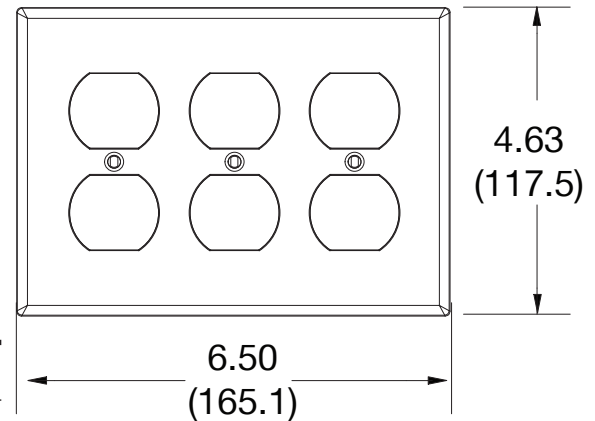

### Ordering Information

Description	Gang	Color	UPC Number	Catalog Number
Duplex wallplate, smooth satin finish, for use with 3 duplex receptacles	3	White	883778313189	P83W

### Specifications

Material	Polycarbonate thermoplastic
Thickness	.25 (6.4)
Orientation	Orientation
Mounting	Screw
Mounting Screws	Painted steel
Dimensions	4.63 in x 6.50 in x 0.25 in
Flammability	UL 94 V2