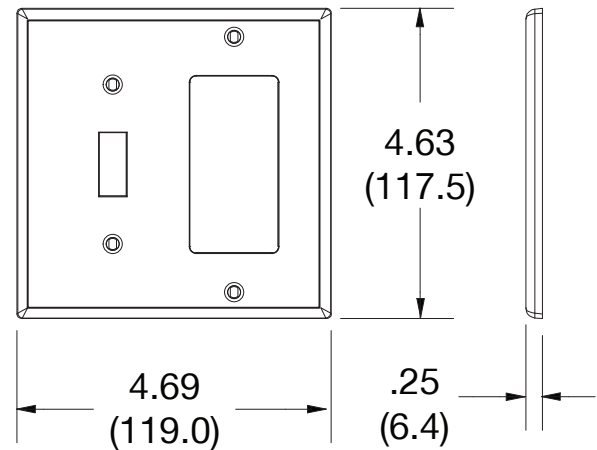

Wallplate Toggle Switch and Decorator Receptacle 2-Gang

Features

- High-impact, self-extinguishing polycarbonate material
- More rigid; sharp lines and less dimpling
- Smooth satin finish; blends into wall with an optimum finish

Ordering Information

Description	Gang	Color	UPC Number	Catalog Number
Toggle and receptacle, smooth satin finish, for use with toggle switch and decorator receptacle	2	Gray	883778310942	P126GY

Listings

cULus Listed

Specifications

Material	Polycarbonate thermoplastic
Thickness	.25 (6.4)
Orientation	Orientation
Mounting	Screw
Mounting Screws	Painted steel
Dimensions	4.63 in x 4.69 in x 0.25 in
Flammability	UL 94 V2