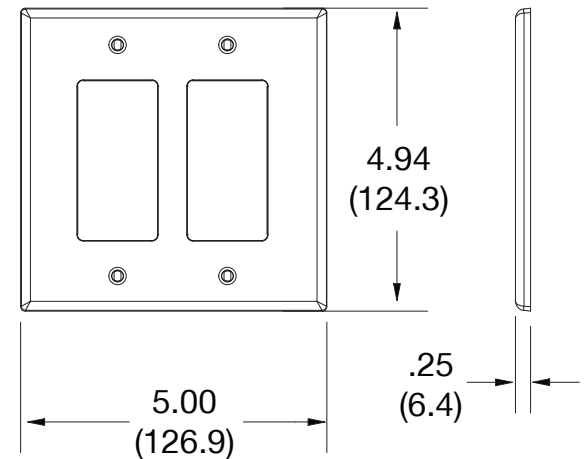

## Mid-Size Wallplate Decorator 2-Gang

### Ordering Information

Description	Gang	Color	UPC Number	Catalog Number
Mid-size blank box mount wallplate, smooth satin finish, for use with decorator devices	2	Ivory	883778313806	<b>PJ262I</b>

### Specifications

Material	Polycarbonate thermoplastic
Thickness	.25 (6.4)
Orientation	Orientation
Mounting	Screw
Mounting Screws	Painted steel
Dimensions	4.94 in x 5.00 in x 0.25 in
Flammability	UL 94 V2