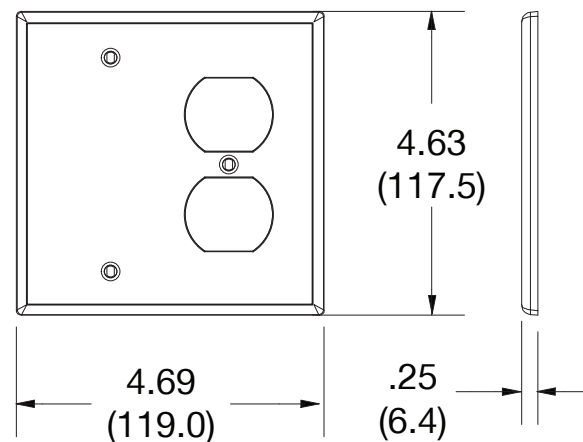

### Ordering Information

Description	Gang	Color	UPC Number	Catalog Number
Duplex receptacle and blank box mount, smooth satin finish, for use with 1 duplex receptacle	2	White	883778311154	P138W

### Specifications

Material	Polycarbonate thermoplastic
Thickness	.25 (6.4)
Orientation	Orientation
Mounting	Screw
Mounting Screws	Painted steel
Dimensions	4.63 in x 4.69 in x 0.25 in
Flammability	UL 94 V2