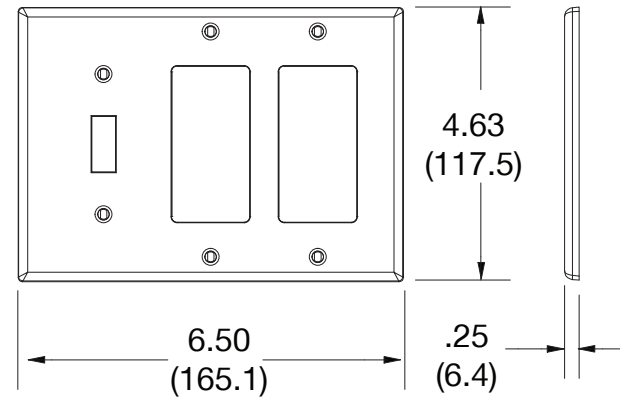

Wallplate Toggle Switch and Decorator 3-Gang

Features

- High-impact, self-extinguishing polycarbonate material
- More rigid; sharp lines and less dimpling
- Smooth satin finish; blends into wall with an optimum finish

Ordering Information

Description	Gang	Color	UPC Number	Catalog Number
Toggle and receptacle, smooth satin finish, for use with 1 toggle switch and 2 decorator devices	3	Brown	883778315701	P1262

Listings

cULus Listed

Specifications

Material	Polycarbonate thermoplastic
Thickness	.25 (6.4)
Orientation	Orientation
Mounting	Screw
Mounting Screws	Painted steel
Dimensions	4.63 in x 6.50 in x 0.25 in
Flammability	UL 94 V2