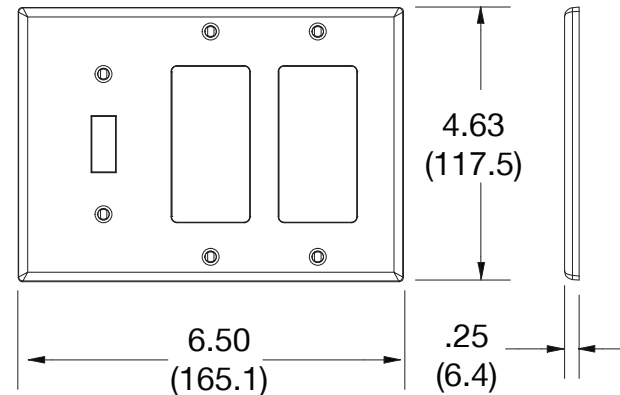

Wallplate Toggle Switch and Decorator 3-Gang

Features

- High-impact, self-extinguishing polycarbonate material
- More rigid; sharp lines and less dimpling
- Smooth satin finish; blends into wall with an optimum finish

Ordering Information

Description	Gang	Color	UPC Number	Catalog Number
Toggle and receptacle, smooth satin finish, for use with 1 toggle switch and 2 decorator devices	3	Light Almond	883778315763	P1262LA

Listings

cULus Listed

Specifications

Material	Polycarbonate thermoplastic
Thickness	.25 (6.4)
Orientation	Orientation
Mounting	Screw
Mounting Screws	Painted steel
Dimensions	4.63 in x 6.50 in x 0.25 in
Flammability	UL 94 V2