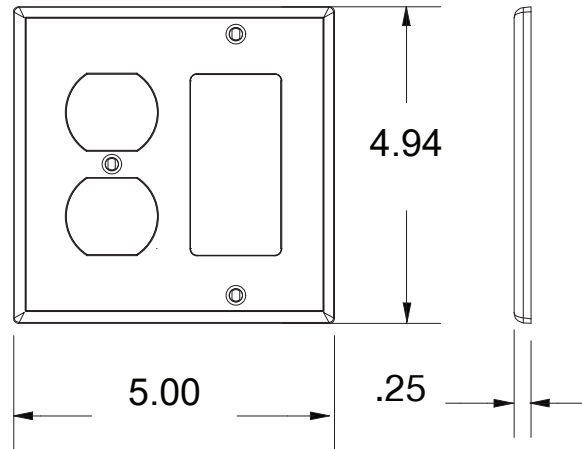

### Ordering Information

Description	Gang	Color	UPC Number	Catalog Number
Duplex and decorator wallplate, smooth satin finish, for use with 1 duplex receptacle and 1 decorator device	2	Light Almond	883778314513	PJ826LA

### Specifications

Material	Polycarbonate thermoplastic
Thickness	.25 (6.4)
Orientation	Orientation
Mounting	Screw
Mounting Screws	Painted steel
Dimensions	4.94 in x 5.00 in x 0.25 in
Flammability	UL 94 V2