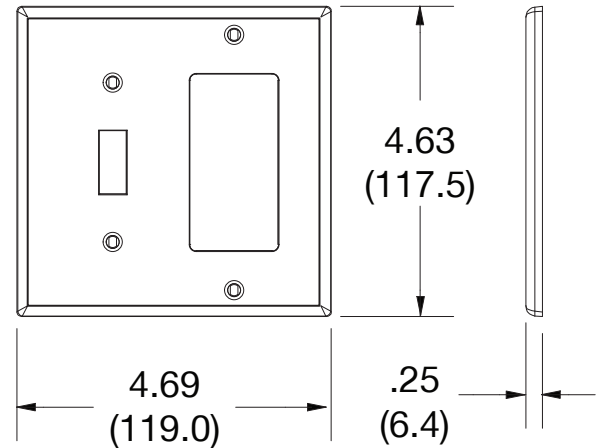

Wallplate Toggle Switch and Decorator Receptacle 2-Gang

Features

- High-impact, self-extinguishing polycarbonate material
- More rigid; sharp lines and less dimpling
- Smooth satin finish; blends into wall with an optimum finish

Ordering Information

Description	Gang	Color	UPC Number	Catalog Number
Toggle and receptacle, smooth satin finish, for use with toggle switch and decorator receptacle	2	Ivory	883778310959	P126I

Listings

cULus Listed

Specifications

Material	Polycarbonate thermoplastic
Thickness	.25 (6.4)
Orientation	Orientation
Mounting	Screw
Mounting Screws	Painted steel
Dimensions	4.63 in x 4.69 in x 0.25 in
Flammability	UL 94 V2