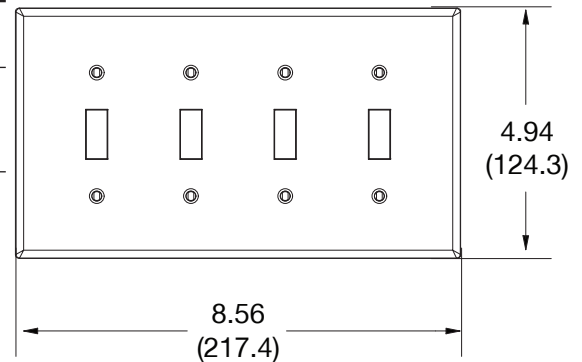

Mid-Size Wallplate Toggle 4-Gang

Features

- High-impact, self-extinguishing polycarbonate material
- More rigid; sharp lines and less dimpling
- Smooth satin finish; blends into wall with an optimum finish

Ordering Information

Description	Gang	Color	UPC Number	Catalog Number
Decorator wallplate, smooth satin finish, for use with 4 toggle devices	4	Black	883778314247	PJ4BK

Listings

cULus Listed

Specifications

Material	Polycarbonate thermoplastic
Thickness	.25 (6.4)
Orientation	Orientation
Mounting	Screw
Mounting Screws	Painted steel
Dimensions	4.88 in x 8.56 in x 0.25 in
Flammability	UL 94 V2