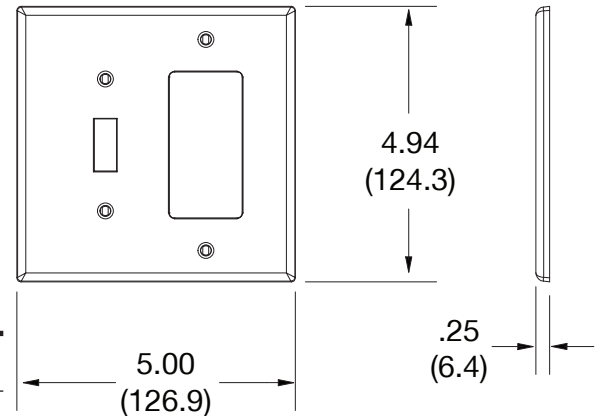

Wallplate Toggle and Blank Box Mount 2-Gang

Features

- High-impact, self-extinguishing polycarbonate material
- More rigid; sharp lines and less dimpling
- Smooth satin finish; blends into wall with an optimum finish

Ordering Information

Description	Gang	Color	UPC Number	Catalog Number
Mid-size toggle and blank box mount wallplate, smooth satin finish, for use with toggle switch and blank	2	White	883778313387	PJ126W

Listings

cULus Listed

Specifications

Material	Polycarbonate thermoplastic
Thickness	.25 (6.4)
Orientation	Orientation
Mounting	Screw
Mounting Screws	Painted steel
Dimensions	4.94 in x 5.00 in x 0.25 in
Flammability	UL 94 V2