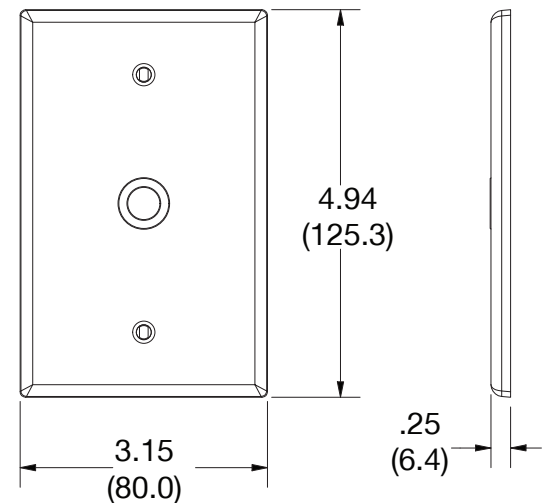

Mid-Size Wallplate 1.40" Opening Box Mount 1-Gang

Features

- High-impact, self-extinguishing polycarbonate material
- More rigid; sharp lines and less dimpling
- Smooth satin finish; blends into wall with an optimum finish

Ordering Information

Description	Gang	Color	UPC Number	Catalog Number
Mid-size wallplate with 1.40" opening, smooth satin finish, for use with coaxial	1	Ivory	883778313301	PJ11I

Listings

cULus Listed

Specifications

Material	Polycarbonate thermoplastic
Thickness	.25 (6.4)
Orientation	Orientation
Mounting	Screw
Mounting Screws	Painted steel
Dimensions	4.94 in x 3.15 in x 0.25 in
Flammability	UL 94 V2