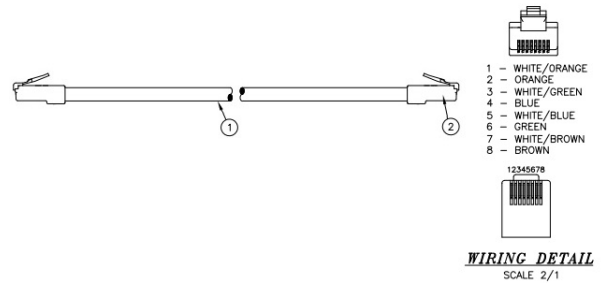

netSELECT®
Category 5E UTP
Patch Cords

HUBBELL

Features

- Plenum Rated
- Verified Category 5E Channel
- Low Profile

Ordering Information

Description	Device Color	Catalog Number	UPC Number
Patch cord, plenum rated, 100ft.	Yellow	NSC5EY100PNB	883778506727

Listings

Verified to TIA-568-C.2
UL Listed

Specifications

Conductor	24AWG UTP
Jacket	CMP Rated
Plug Body	Polycarbonate

Accessories

netSELECT Category 5E Jack	NSJ5EW
netSELECT Unloaded 24-Port Panel	NSPJ24
netSELECT Unloaded 48-Port Patch Panel	NSPJ48