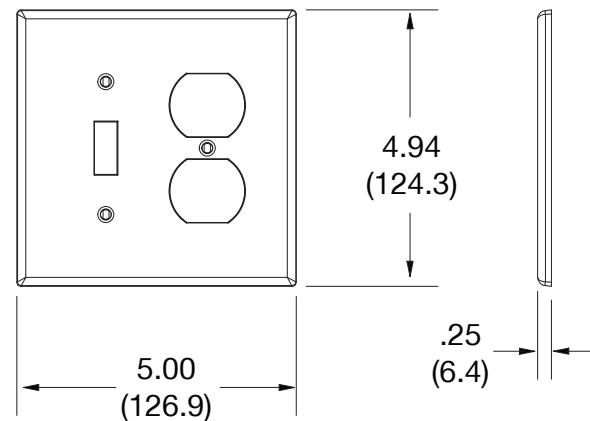

### Ordering Information

Description	Gang	Color	UPC Number	Catalog Number
Mid-size duplex and toggle wallplate, smooth satin finish, for use with 1 duplex receptacle and 1 toggle switch	2	Black	883778313523	<b>PJ18BK</b>

### Specifications

Material	Polycarbonate thermoplastic
Thickness	.25 (6.4)
Orientation	Orientation
Mounting	Screw
Mounting Screws	Painted steel
Dimensions	4.94 in x 5.00 in x 0.25 in
Flammability	UL 94 V2