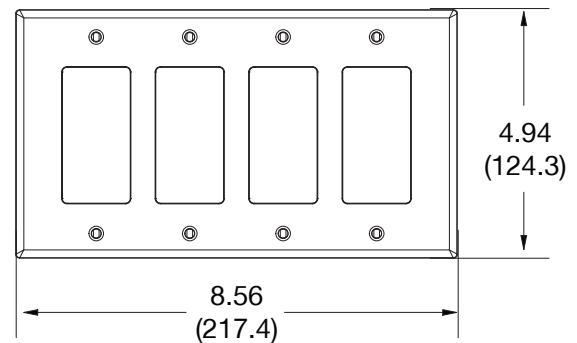

Mid-Size Wallplate Decorator 4-Gang

Features

- High-impact, self-extinguishing polycarbonate material
- More rigid; sharp lines and less dimpling
- Smooth satin finish; blends into wall with an optimum finish

Ordering Information

Description	Gang	Color	UPC Number	Catalog Number
Mid-size decorator wallplate, smooth satin finish, for use with 4 decorator devices	4	Light Almond	883778313943	PJ264LA

Listings

cULus Listed

Specifications

Material	Polycarbonate thermoplastic
Thickness	.25 (6.4)
Orientation	Orientation
Mounting	Screw
Mounting Screws	Painted steel
Dimensions	4.88 in x 8.56 in x 0.25 in
Flammability	UL 94 V2