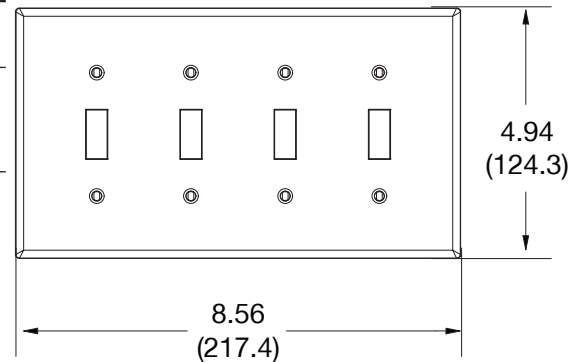

Mid-Size Wallplate Toggle 4-Gang

Features

- High-impact, self-extinguishing polycarbonate material
- More rigid; sharp lines and less dimpling
- Smooth satin finish; blends into wall with an optimum finish

Ordering Information

Description	Gang	Color	UPC Number	Catalog Number
Decorator wallplate, smooth satin finish, for use with 4 toggle devices	4	White	883778314285	PJ4W

Listings

cULus Listed

Specifications

Material	Polycarbonate thermoplastic
Thickness	.25 (6.4)
Orientation	Orientation
Mounting	Screw
Mounting Screws	Painted steel
Dimensions	4.88 in x 8.56 in x 0.25 in
Flammability	UL 94 V2