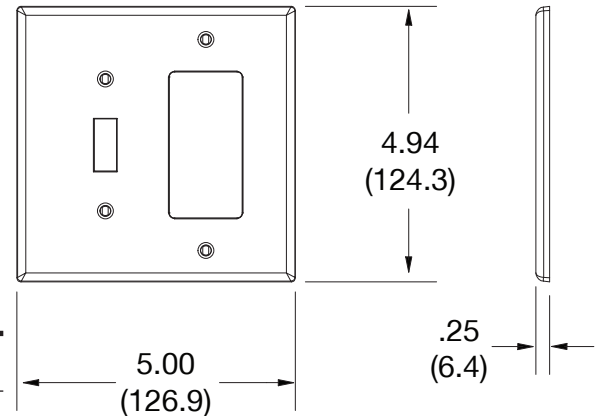

### Ordering Information

Description	Gang	Color	UPC Number	Catalog Number
Mid-size toggle and blank box mount wallplate, smooth satin finish, for use with toggle switch and blank	2	Light Almond	883778313370	PJ126LA

### Specifications

Material	Polycarbonate thermoplastic
Thickness	.25 (6.4)
Orientation	Orientation
Mounting	Screw
Mounting Screws	Painted steel
Dimensions	4.94 in x 5.00 in x 0.25 in
Flammability	UL 94 V2