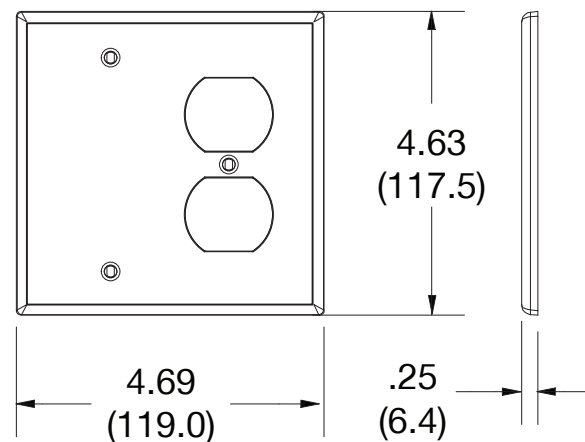

Wallplate Duplex and Blank Box Mount 2-Gang

Features

- High-impact, self-extinguishing polycarbonate material
- More rigid; sharp lines and less dimpling
- Smooth satin finish; blends into wall with an optimum finish

Ordering Information

Description	Gang	Color	UPC Number	Catalog Number
Duplex receptacle and blank box mount, smooth satin finish, for use with 1 duplex receptacle	2	Gray	883778311123	P138GY

Listings

cULus Listed

Specifications

Material	Polycarbonate thermoplastic
Thickness	.25 (6.4)
Orientation	Orientation
Mounting	Screw
Mounting Screws	Painted steel
Dimensions	4.63 in x 4.69 in x 0.25 in
Flammability	UL 94 V2