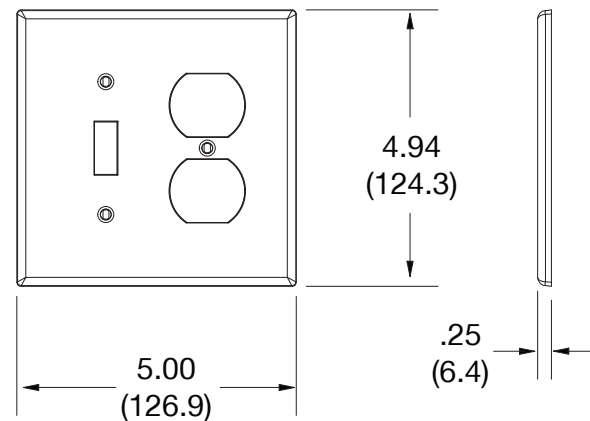

Wallplate Duplex and Toggle 2-Gang

Features

- High-impact, self-extinguishing polycarbonate material
- More rigid; sharp lines and less dimpling
- Smooth satin finish; blends into wall with an optimum finish

Ordering Information

Description	Gang	Color	UPC Number	Catalog Number
Mid-size duplex and toggle wallplate, smooth satin finish, for use with 1 duplex receptacle and 1 toggle switch	2	Light Almond	883778313554	PJ18LA

Listings

cULus Listed

Specifications

Material	Polycarbonate thermoplastic
Thickness	.25 (6.4)
Orientation	Orientation
Mounting	Screw
Mounting Screws	Painted steel
Dimensions	4.94 in x 5.00 in x 0.25 in
Flammability	UL 94 V2