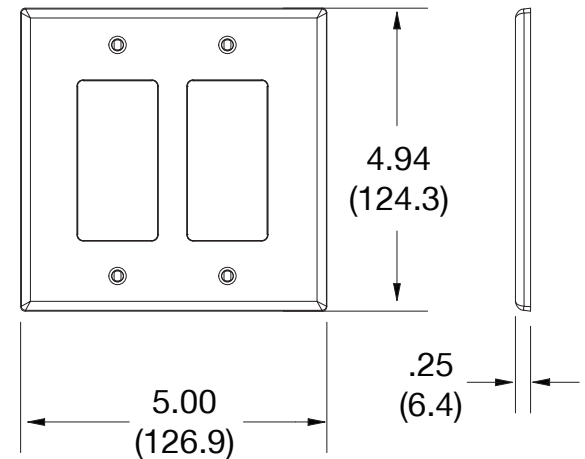

Mid-Size Wallplate Decorator 2-Gang

Features

- High-impact, self-extinguishing polycarbonate material
- More rigid; sharp lines and less dimpling
- Smooth satin finish; blends into wall with an optimum finish

Ordering Information

Description	Gang	Color	UPC Number	Catalog Number
Mid-size blank box mount wallplate, smooth satin finish, for use with decorator devices	2	White	883778313837	PJ262W

Listings

cULus Listed

Specifications

Material	Polycarbonate thermoplastic
Thickness	.25 (6.4)
Orientation	Orientation
Mounting	Screw
Mounting Screws	Painted steel
Dimensions	4.94 in x 5.00 in x 0.25 in
Flammability	UL 94 V2