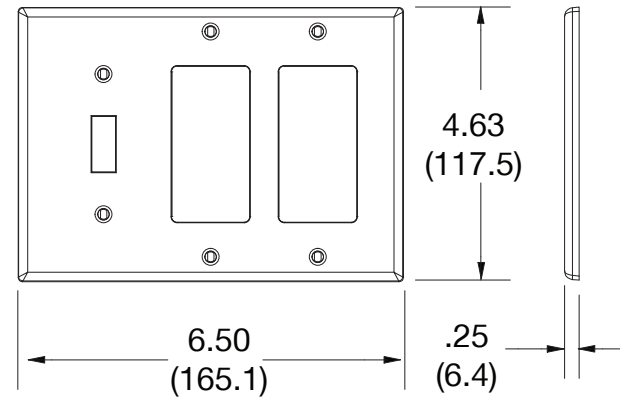

Wallplate Toggle Switch and Decorator 3-Gang

Features

- High-impact, self-extinguishing polycarbonate material
- More rigid; sharp lines and less dimpling
- Smooth satin finish; blends into wall with an optimum finish

Ordering Information

Description	Gang	Color	UPC Number	Catalog Number
Toggle and receptacle, smooth satin finish, for use with 1 toggle switch and 2 decorator devices	3	Ivory	883778315749	P1262I

Listings

cULus Listed

Specifications

Material	Polycarbonate thermoplastic
Thickness	.25 (6.4)
Orientation	Orientation
Mounting	Screw
Mounting Screws	Painted steel
Dimensions	4.63 in x 6.50 in x 0.25 in
Flammability	UL 94 V2