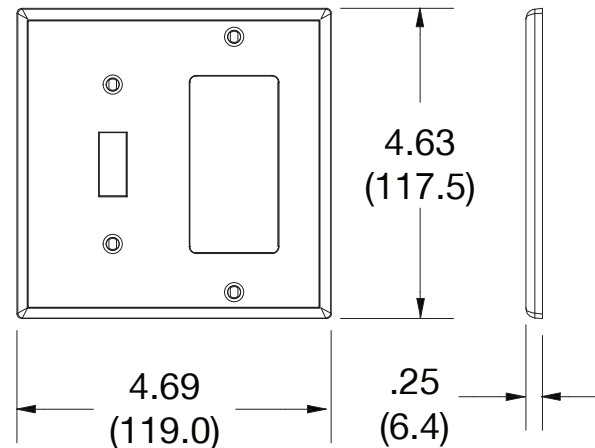

Wallplate Toggle Switch and Decorator Receptacle 2-Gang

Features

- High-impact, self-extinguishing polycarbonate material
- More rigid; sharp lines and less dimpling
- Smooth satin finish; blends into wall with an optimum finish

Ordering Information

Description	Gang	Color	UPC Number	Catalog Number
Toggle and receptacle, smooth satin finish, for use with toggle switch and decorator receptacle	2	White	883778310980	P126W

Listings

cULus Listed

Specifications

Material	Polycarbonate thermoplastic
Thickness	.25 (6.4)
Orientation	Orientation
Mounting	Screw
Mounting Screws	Painted steel
Dimensions	4.63 in x 4.69 in x 0.25 in
Flammability	UL 94 V2