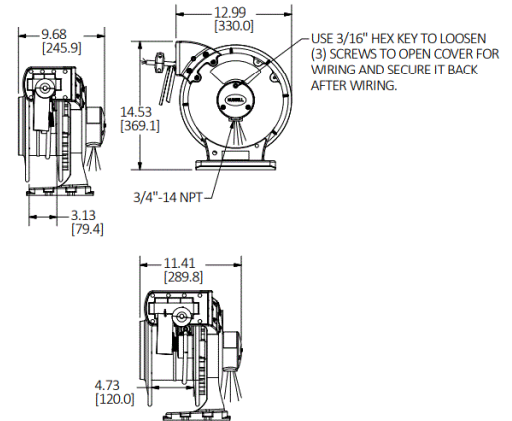

Wire Management Products

Cord and Cable Reels

Weatherproof Cord Reels

HUBBELL

Features

- Durable, Corrosion Resistant Cast Aluminum Construction
- UL Type 4
- Multi-Position Guide Arm can be mounted in two different positions
- Positive Latch mechanism automatically maintains desired cord length
- Ratchet Lock can be disengaged in field for constant tension applications

Ordering Information

Description	UPC	Catalog Number
Yellow Weatherproof Reel, UL Type 4, 40 Ft, #10/3 SOW, 30 A, 600 VAC	783585585765	HBLW40103

Listings

cULus Listed

Specifications

Spool	Aluminum
Guide Frame	Thermoplastic
Cord	Copper
Internal Terminals	Copper Alloy
Ball Stopper	Thermoplastic
Fitting	Aluminum

Complementary Products

Pivot Base	HBLI340PB
Mounting Bracket	HBLIMB
Ball Stop	HBLI10BS

Online Resources

Customer Sales Drawing
eCatalog
Installation Instructions

Dimensions in Inches (mm)

Hubbell Wiring Device-Kellems • Hubbell Incorporated (Delaware) • 40 Waterview Drive • Shelton, CT 06484