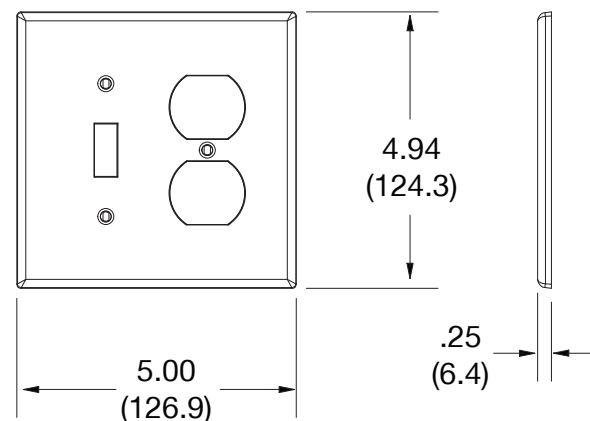

Wallplate Duplex and Toggle 2-Gang

Features

- High-impact, self-extinguishing polycarbonate material
- More rigid; sharp lines and less dimpling
- Smooth satin finish; blends into wall with an optimum finish

Ordering Information

Description	Gang	Color	UPC Number	Catalog Number
Mid-size duplex and toggle wallplate, smooth satin finish, for use with 1 duplex receptacle and 1 toggle switch	2	Ivory	883778313547	PJ18I

Listings

cULus Listed

Specifications

Material	Polycarbonate thermoplastic
Thickness	.25 (6.4)
Orientation	Orientation
Mounting	Screw
Mounting Screws	Painted steel
Dimensions	4.94 in x 5.00 in x 0.25 in
Flammability	UL 94 V2