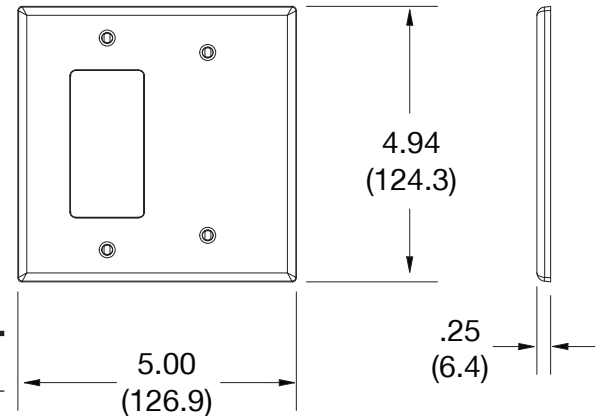

Wallplate Decorator and Blank Box Mount 2-Gang

Features

- High-impact, self-extinguishing polycarbonate material
- More rigid; sharp lines and less dimpling
- Smooth satin finish; blends into wall with an optimum finish

Ordering Information

Description	Gang	Color	UPC Number	Catalog Number
Mid-size decorator and blank box mount wallplate, smooth satin finish, for use with 1 decorator device	2	Ivory	883778313431	PJ1326I

Listings

cULus Listed

Specifications

Material	Polycarbonate thermoplastic
Thickness	.25 (6.4)
Orientation	Orientation
Mounting	Screw
Mounting Screws	Painted steel
Dimensions	4.94 in x 5.00 in x 0.25 in
Flammability	UL 94 V2