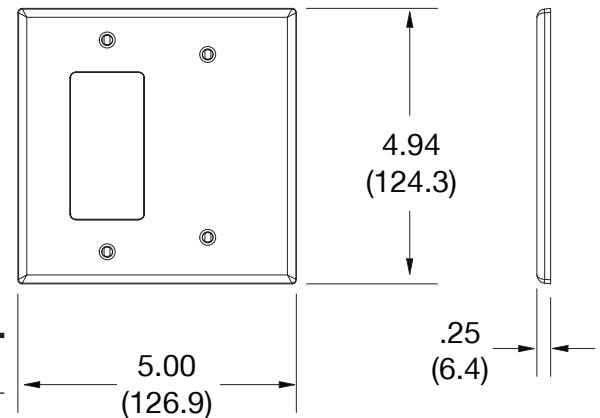

Wallplate Decorator and Blank Box Mount 2-Gang

Features

- High-impact, self-extinguishing polycarbonate material
- More rigid; sharp lines and less dimpling
- Smooth satin finish; blends into wall with an optimum finish

Ordering Information

Description	Gang	Color	UPC Number	Catalog Number
Mid-size decorator and blank box mount wallplate, smooth satin finish, for use with 1 decorator device	2	Black	883778313417	PJ1326BK

Listings

cULus Listed

Specifications

Material	Polycarbonate thermoplastic
Thickness	.25 (6.4)
Orientation	Orientation
Mounting	Screw
Mounting Screws	Painted steel
Dimensions	4.94 in x 5.00 in x 0.25 in
Flammability	UL 94 V2