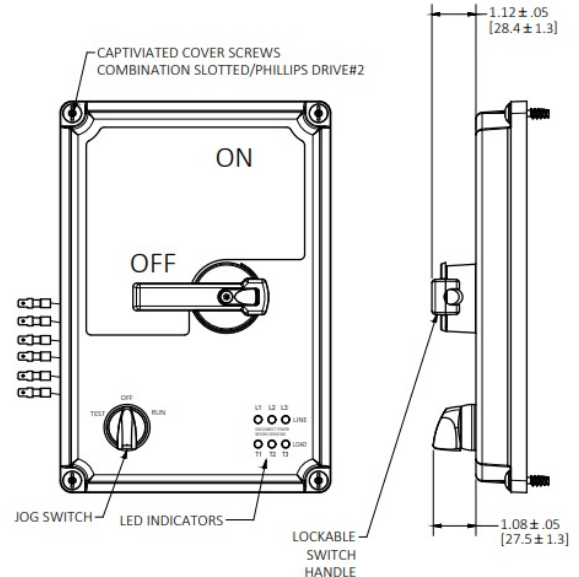

Ordering Information

Description	UPC Number	Catalog number
Disconnect Cover, 100A, LED Phase Ind, 4X	783585640167	HBLDS10RCP

Listings

cULus Listed
NSF

Specifications

Environmental rating	UL Witnessed IP69K, 4X and 12
Enclosure: Base and Top	PBT
Handle	PBT
Conduit Hub	1 1/4" Zinc
Enclosure Gasket	Neoprene
Frame	Galvanized Steel
Enclosure Screws	Stainless Steel 300 Series
Shaft (Unfused)	PBT
Shaft Seal	Molded Neopren
LED Lense	PC

Performance

Electrical	
Current Interrupting	Certified for current interrupting at full rated current and voltage
Dielectric Voltage	Withstands 3000V AC minimum
Max. Working Voltage	600V AC RMS
Short Circuit Current Ratings (SCCR): (Motor Disconnect)	(SCCR): (Motor Disconnect) Suitable for use on a circuit capable of delivering not more than 65kA RMS symmetrical, 600V AC max. when protected by Class J fuses rated 30A max.

Mechanical	
Impact Resistance	In accordance with UL 746C
Mounting	External fully adjustable feet
Terminal Identification	In accordance with UL, CSA and international conventions

Environmental	
Flammability	UL94-5VA and V0 Classification
Moisture Resistance	Indoor and Outdoor – Type 4X (Wash down, Corrosion resistant); Indoor – Type 12 (Dust-tight, Falling Dirt, Noncorrosive Liquids).
Operating Temperature	Max. Continuous: 75°C; Min. Continuous: -40°C without impact

HUBBELL

Complementary Products

"Break After Main" 1NO & 1 NC Aux Contact	HBLAC1
"Break Before Main" 1NO Aux Contact	HBLAC2
1 1/4" Stainless Steel Conduit Hub	HUB125SS

Online Resources

eCatalog

Dimensions in Inches (mm)

Hubbell Wiring Device-Kellems • Hubbell Incorporated (Delaware) • 40 Waterview Drive • Shelton, CT 06484

Phone (800) 288-6000 • Fax (800) 255-1031 • Specifications subject to change without notice.