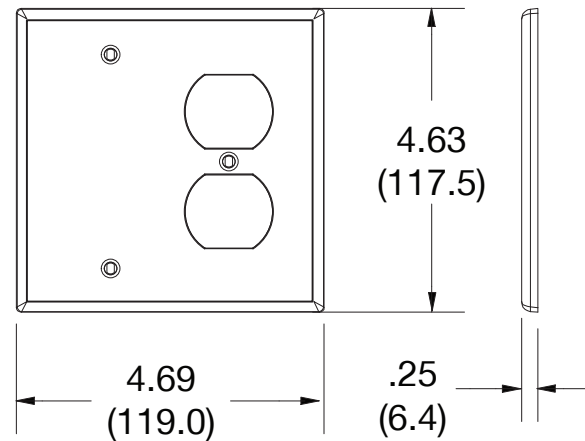

## Wallplate Duplex and Blank Box Mount 2-Gang

### Ordering Information

Description	Gang	Color	UPC Number	Catalog Number
Duplex receptacle and blank box mount, smooth satin finish, for use with 1 duplex receptacle	2	Light Almond	883778311147	P138LA

### Specifications

Material	Polycarbonate thermoplastic
Thickness	.25 (6.4)
Orientation	Orientation
Mounting	Screw
Mounting Screws	Painted steel
Dimensions	4.63 in x 4.69 in x 0.25 in
Flammability	UL 94 V2