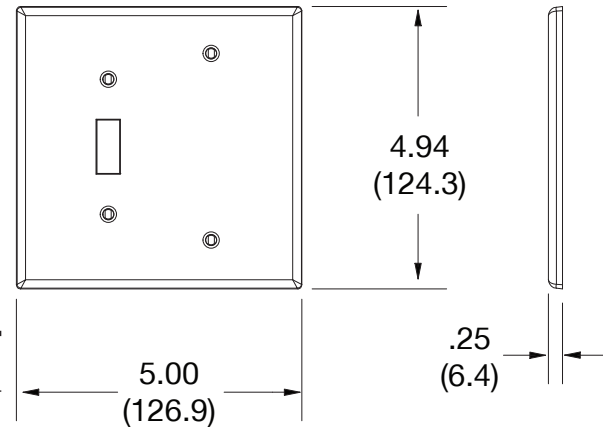

Wallplate Toggle and Blank Box Mount 2-Gang

Features

- High-impact, self-extinguishing polycarbonate material
- More rigid; sharp lines and less dimpling
- Smooth satin finish; blends into wall with an optimum finish

Ordering Information

Description	Gang	Color	UPC Number	Catalog Number
Mid-size toggle and blank box mount wallplate, smooth satin finish, for use with toggle switch and blank	2	Ivory	883778315619	PJ113I

Listings

cULus Listed

Specifications

Material	Polycarbonate thermoplastic
Thickness	.25 (6.4)
Orientation	Orientation
Mounting	Screw
Mounting Screws	Painted steel
Dimensions	4.94 in x 5.00 in x 0.25 in
Flammability	UL 94 V2