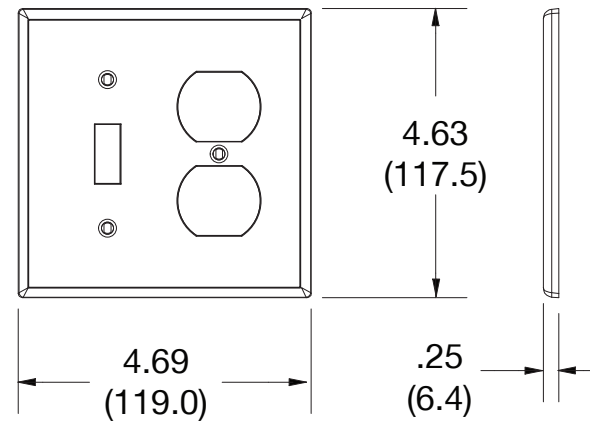

Wallplate Duplex and Toggle 2-Gang

Features

- High-impact, self-extinguishing polycarbonate material
- More rigid; sharp lines and less dimpling
- Smooth satin finish; blends into wall with an optimum finish

Ordering Information

Description	Gang	Color	UPC Number	Catalog Number
Duplex receptacle and toggle switch wallplate, smooth satin finish, for use with 1 duplex receptacle and 1 toggle switch	2	Red	883778311475	P18R

Listings

cULus Listed

Specifications

Material	Polycarbonate thermoplastic
Thickness	.25 (6.4)
Orientation	Orientation
Mounting	Screw
Mounting Screws	Painted steel
Dimensions	4.63 in x 4.69 in x 0.25 in
Flammability	UL 94 V2