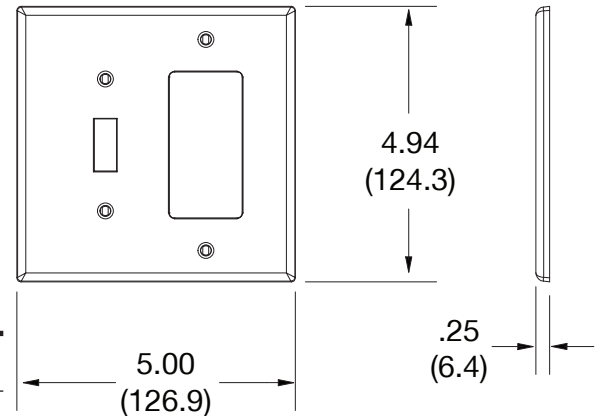

### Ordering Information

Description	Gang	Color	UPC Number	Catalog Number
Mid-size toggle and blank box mount wallplate, smooth satin finish, for use with toggle switch and blank	2	Black	883778313349	PJ126BK

### Specifications

Material	Polycarbonate thermoplastic
Thickness	.25 (6.4)
Orientation	Orientation
Mounting	Screw
Mounting Screws	Painted steel
Dimensions	4.94 in x 5.00 in x 0.25 in
Flammability	UL 94 V2