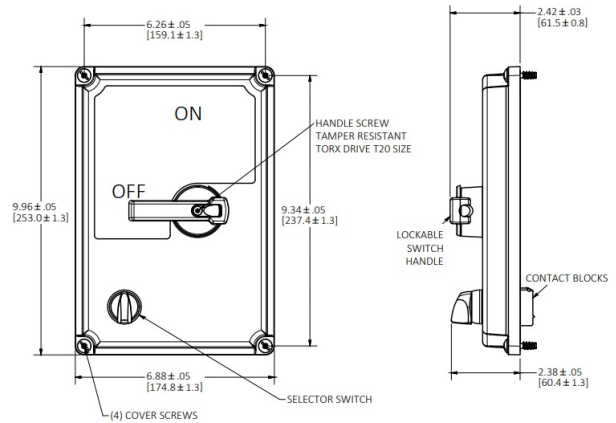

Ordering Information

Description	UPC Number	Catalog number
100A Unfused, 4X Rep Cover W/ Jog	783585640181	HBLDS10RCJ

Listings

cULus Listed
 NSF

Specifications

Environmental rating	UL Witnessed IP69K, 4X and 12
Enclosure: Base and Top	PBT
Handle	PBT
Conduit Hub	1 1/4" Zinc
Enclosure Gasket	Neoprene
Frame	Galvanized Steel
Enclosure Screws	Stainless Steel 300 Series
Shaft (Unfused)	PBT
Shaft Seal	Molded Neopren
LED Lense	PC