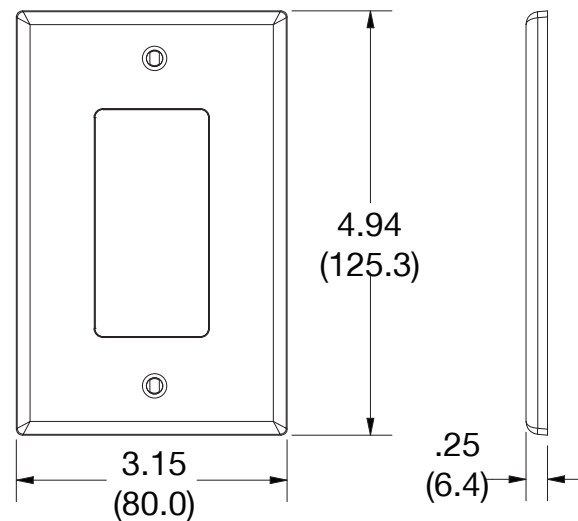

Mid-Size Wallplate Decorator 1-Gang

Features

- High-impact, self-extinguishing polycarbonate material
- More rigid; sharp lines and less dimpling
- Smooth satin finish; blends into wall with an optimum finish
- Captive screw feature on single-gang versions, hold screws in place for quick installation

Ordering Information

Description	Gang	Color	UPC Number	Catalog Number
Mid-size blank box mount wallplate, smooth satin finish, for use with cover enclosure	1	Ivory	883778314018	PJ26I

Listings

cULus Listed

Specifications

Material	Polycarbonate thermoplastic
Thickness	.25 (6.4)
Orientation	Orientation
Mounting	Screw
Mounting Screws	Painted steel
Dimensions	4.94 in x 3.15 in x 0.25 in
Flammability	UL 94 V2