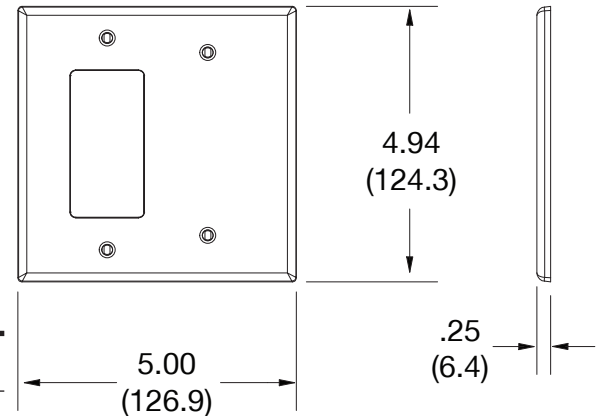

Wallplate Decorator and Blank Box Mount 2-Gang

Features

- High-impact, self-extinguishing polycarbonate material
- More rigid; sharp lines and less dimpling
- Smooth satin finish; blends into wall with an optimum finish

Ordering Information

Description	Gang	Color	UPC Number	Catalog Number
Mid-size decorator and blank box mount wallplate, smooth satin finish, for use with 1 decorator device	2	Brown	883778313400	PJ1326

Listings

cULus Listed

Specifications

Material	Polycarbonate thermoplastic
Thickness	.25 (6.4)
Orientation	Orientation
Mounting	Screw
Mounting Screws	Painted steel
Dimensions	4.94 in x 5.00 in x 0.25 in
Flammability	UL 94 V2